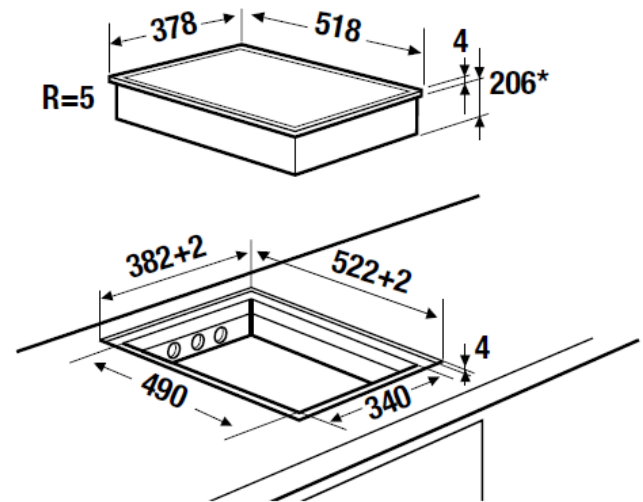

Top mount installation (with steel profiles)

Flush installation

Follow cleaning instructions and avoid using any harmful chemicals.

All information is for reference only. Installation shall always be based on the specs provided with actual delivered items.

For more info, visit www.kuysen.com