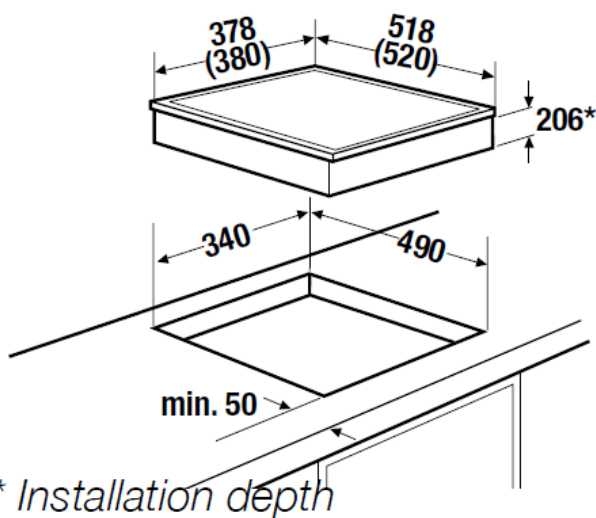

Top mount installation (with steel profiles)

Follow cleaning instructions and avoid using any harmful chemicals.

All information is for reference only. Installation shall always be based on the specs provided with actual delivered items.

For more info, visit www.kuysen.com