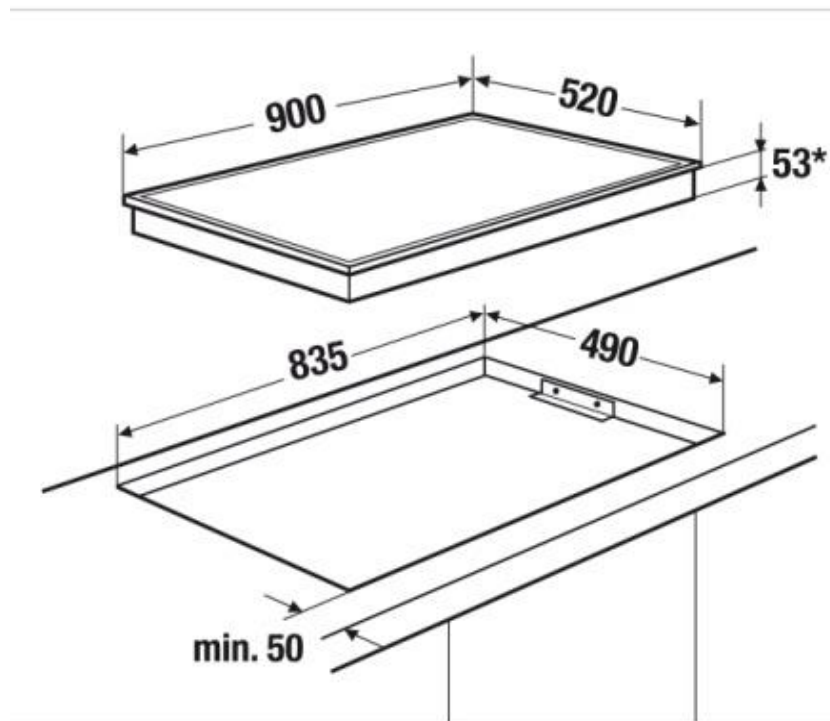

Küppersbusch

Brand : KUPPERSBUSCH, Germany
Name : Profession+ / Built-in Gas Hob
GKS 9851.0 ED
Item Code : 705194
Color/Finish: Black glass top with stainless
steel frame
Dimensions : Overall: 900 W x 520 D mm
Opening: 835 W x 490 D mm

Product info:

- 5 cooking zones: 6.0, 3.0, 1.0 & 2x1.75 kW
- safety gas shut-off device
- stainless steel frame
- - cast iron pan support
- - suitable for LPG

Follow cleaning instructions and avoid using any harmful chemicals.