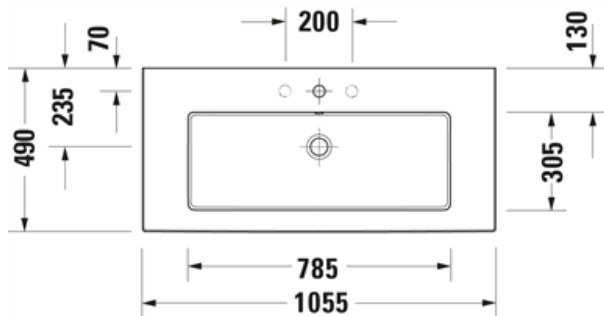

Follow cleaning instructions and avoid using any harmful chemicals. Failure to do so voids the warranty.

All information is for reference only. Installation shall always be based on the specs provided with actual delivered items.
For more info, visit www.kuysen.com