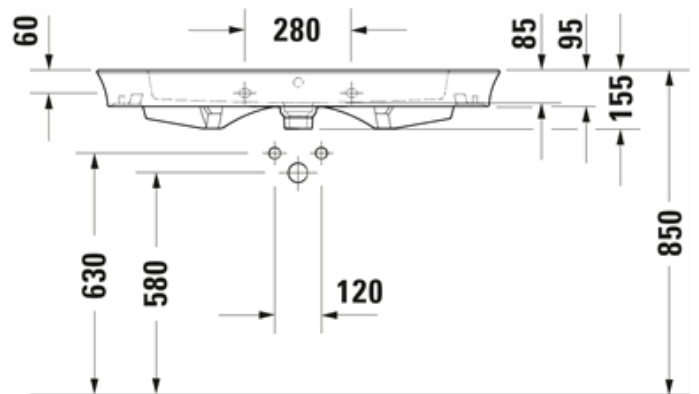

Follow cleaning instructions and avoid using any harmful chemicals. Failure to do so voids the warranty.

All information is for reference only. Installation shall always be based on the specs provided with actual delivered items.
For more info, visit www.kuysen.com