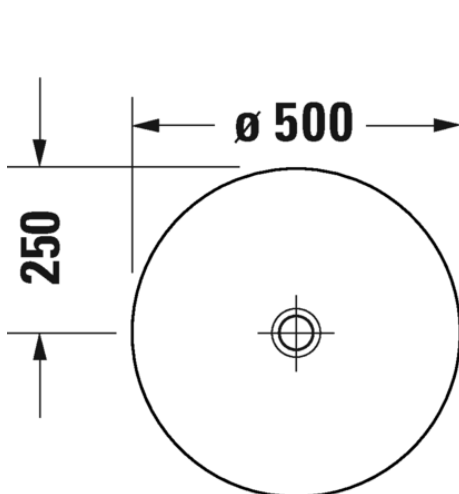

Follow cleaning instructions and avoid using any harmful chemicals. Failure to do so voids the warranty.

All information is for reference only. Installation shall always be based on the specs provided with actual delivered items.
For more info, visit www.kuysen.com