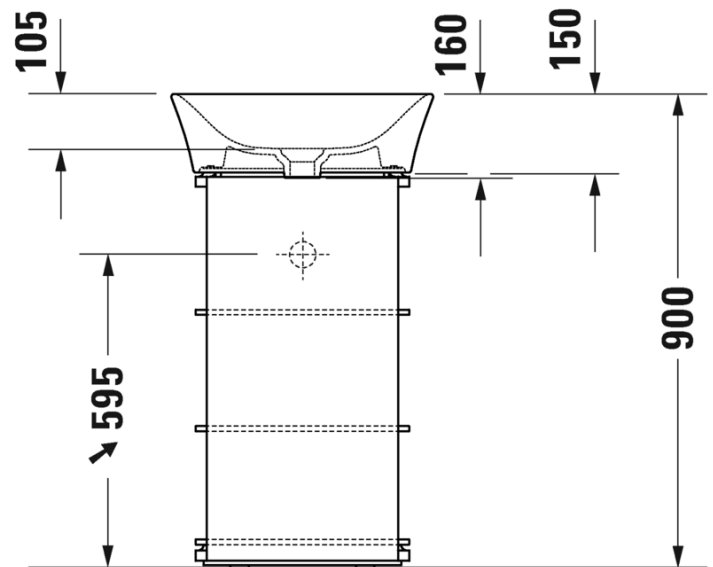

Follow cleaning instructions and avoid using any harmful chemicals. Failure to do so voids the warranty.

All information is for reference only. Installation shall always be based on the specs provided with actual delivered items.
For more info, visit www.kuysen.com