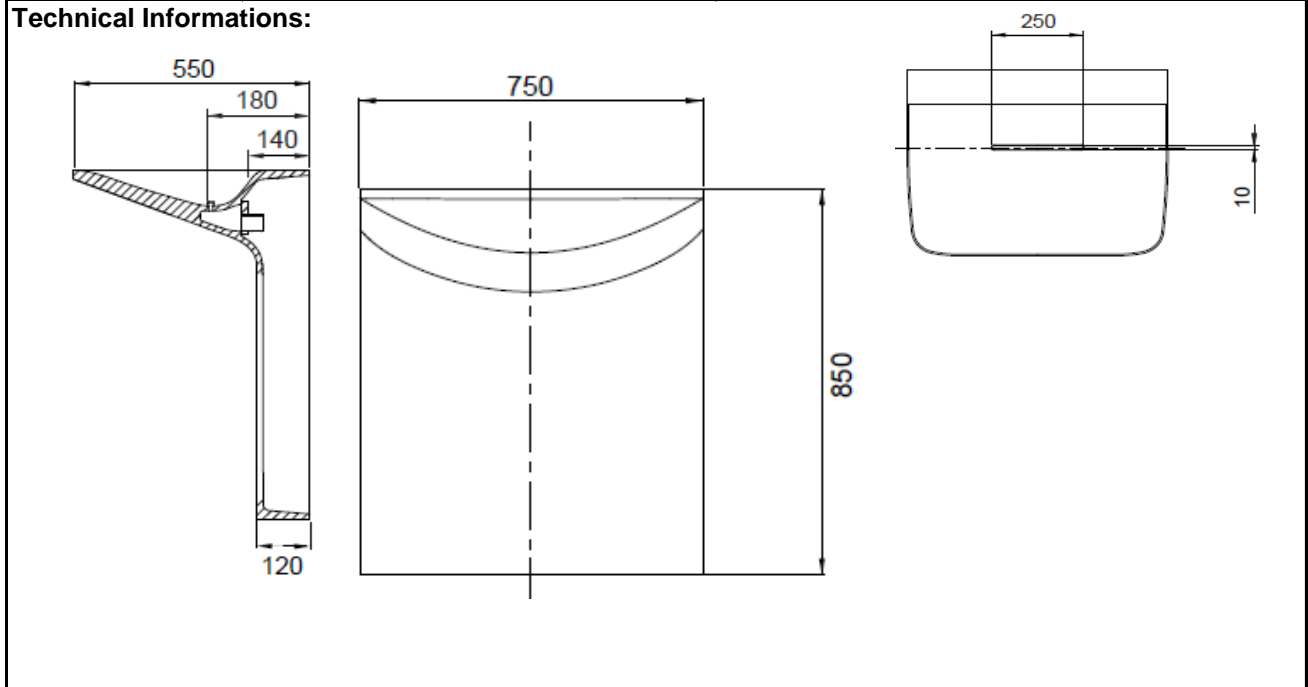

SPECIFICATION SHEET - sanitary wares

BRAND:	teuco
ORIGIN:	Italy
SERIES:	MILESTONE MONOLITH
PRODUCT DESCRIPTION:	Washbasin with pedestal (wall) Duralight material flexible trap included
MODEL No.	U9M5D
FINISH/COLOUR:	
DIMENSIONS:	750mm x 550mm x 850mm
OPTIONAL MATCHING PARTS:	