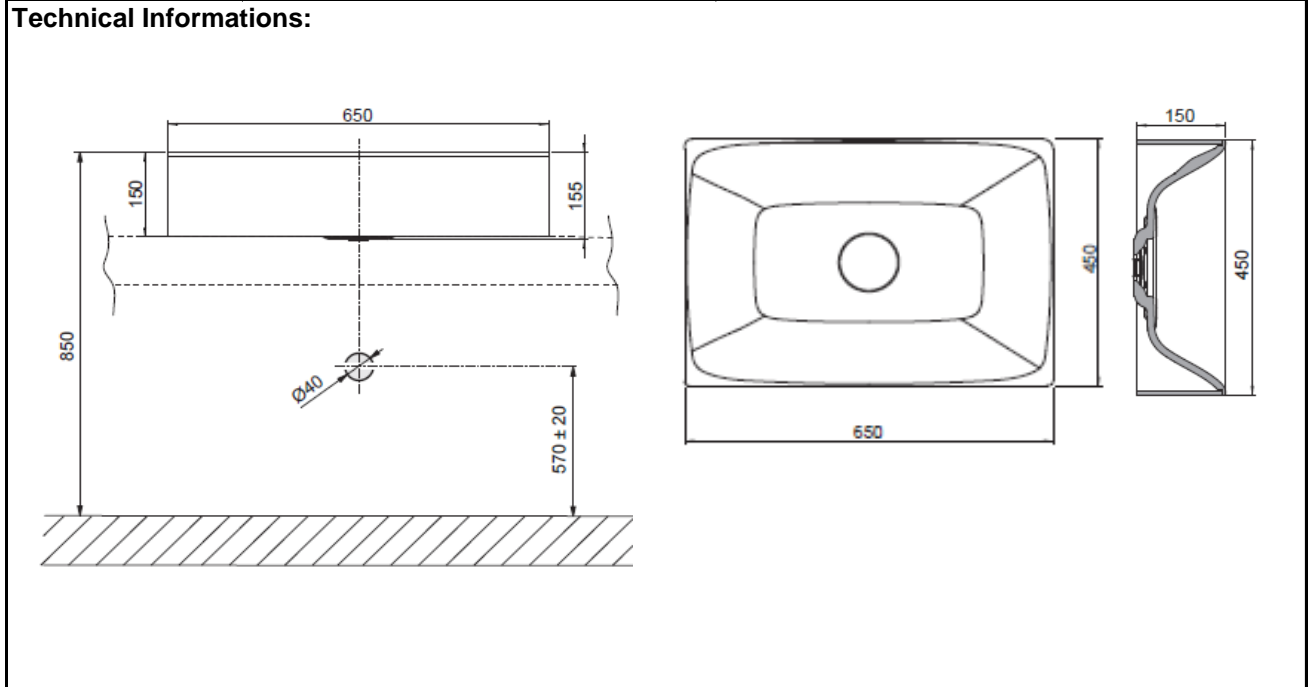

SPECIFICATION SHEET - sanitary wares

BRAND:	teuco	Product Photo: 
ORIGIN:	Italy	
SERIES:	ACCADEMIA	
PRODUCT DESCRIPTION:	ACCADEMIA washbasin Duralight material	
MODEL No.	U9A3D	
FINISH/COLOUR:		
DIMENSIONS:	650mm x 450mm x 150mm	
OPTIONAL MATCHING PARTS:		