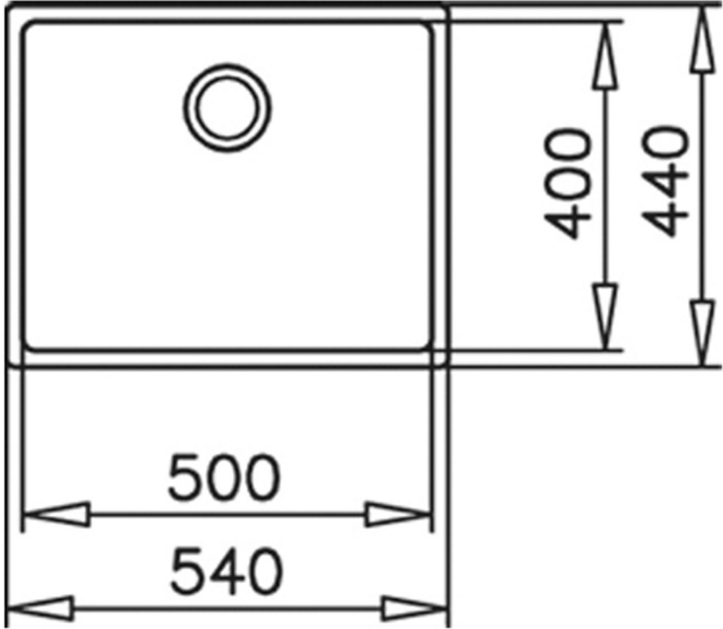

BE LINEA RS15 50.40 Undermount Stainless Steel Sink with one bowl

200mm

Hygiene

SilentSmart

200mm

DESCRIPTION

Undermount Stainless Steel Sink with one bowl

LIFE STYLE

Maestro

COLOURS

REFERENCE

REF. 115000005
EAN. 8434778004304

TEKA

BE LINEA RS15 50.40

FEATURES

Stainless steel sink
One bowl
Undermount installation
Easy clean radius R15 corners
3½" manual basket waste with siphon
SilentSmart, 50% less noise
200 mm deep bowl
60 cm base unit

BE LINEA RS15 50.40

DIMENSIONS

- Product height (mm):
- Product width (mm): 440
- Product depth (mm): 200
- Product length (mm): 540
- Net weight (Kg): 4,1

TECH SPECS

MAIN BOWL

- Main Bowl Length (mm): 500
- Main Bowl Width (mm): 400
- Main Bowl Depth (mm): 200

OTHER FEATURES

- Material: Stainless Steel
- Type of installation: Undermount
- Valve hole type: 3½"
- Overflow hole: Rectangular

OTHERS

Base unit (cm): 60

SINK LAY OUT

Number of bowls: 1

ACCESSORIES

- Soundproof: Yes
- SilentSmart: Yes
- Installation clips: Yes