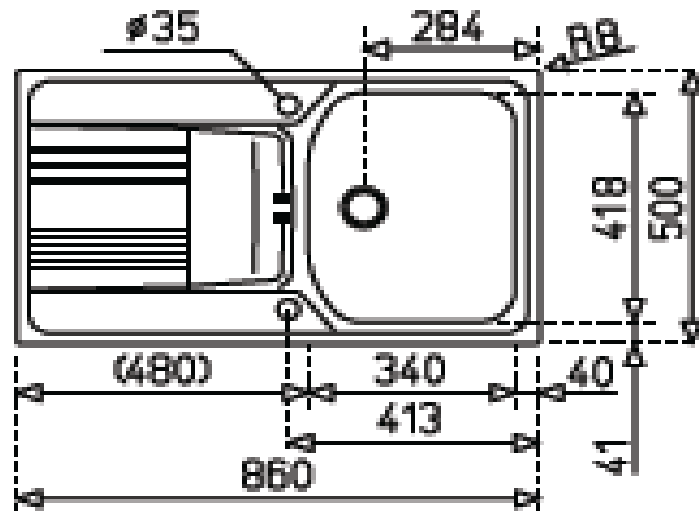

SPECIFICATION SHEET - appliances

BRAND:		Product Photo:
ORIGIN:	Spain	
SERIES:	COSMOS.45.1B	
PRODUCT DESCRIPTION:	Stainless Steel COSMOS - INSET SINKS WITH 1 TAP HOLE INCLUSIVE OF 3 1/2" transparent drainer with: single bowl size: 860 x 500mm left drainboard, 1 tap holes dia. of waste hole: $\varnothing 3\frac{1}{2}$"	
MODEL No.	4013.9010	
FINISH/COLOUR:	Polished	
DIMENSIONS:	Overall 860 x 500mm	
OPTIONAL MATCHING PARTS:	A1 Waste basket strainer 3$\frac{1}{2}$" PA Single sink bottle trap 1$\frac{1}{2}$"	

Technical Informations:

REMINDER:	Do not use cleaners containing abrasive cleansers, ammonia, bleach, acids, waxes, alcohol, solvents or other products not recommended for chrome.
	All information is for reference only, installation shall always be based on the actual product delivered.