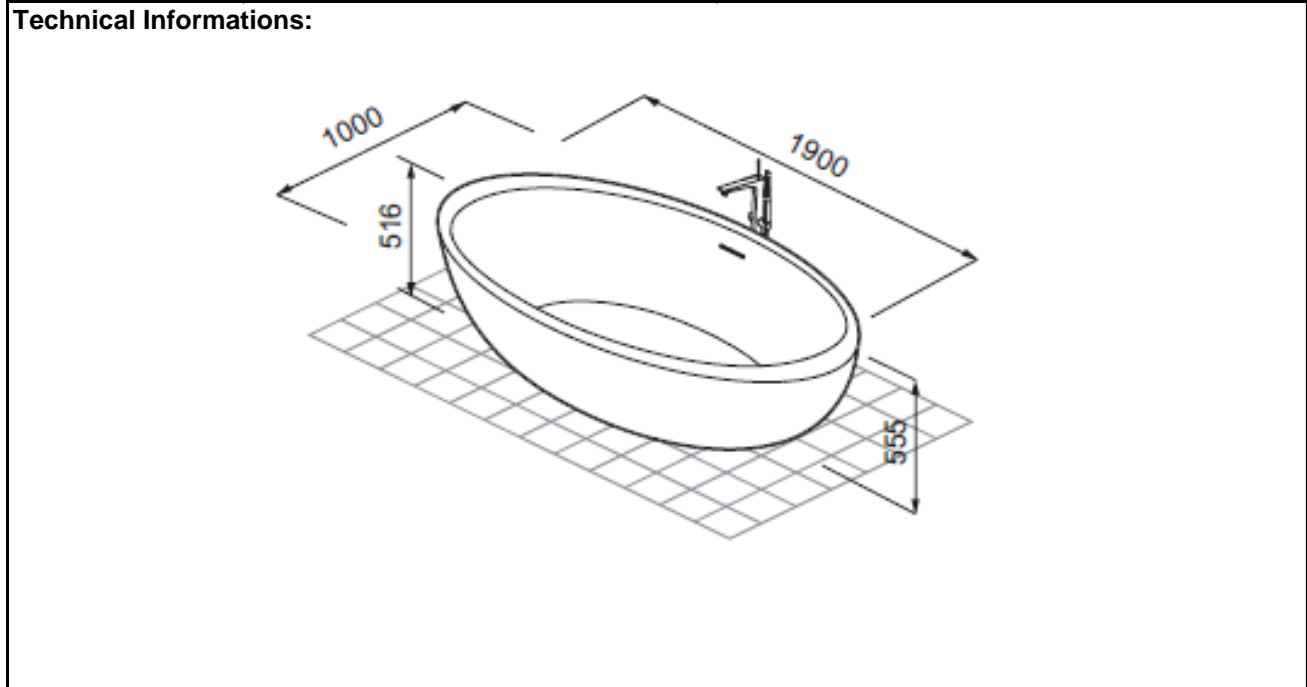

SPECIFICATION SHEET - sanitary wares

BRAND:	teuco	Product Photo: 
ORIGIN:	Italy	
SERIES:	I-BORDI	
PRODUCT DESCRIPTION:	I-BORDI free standing tub with waste & overflow Duralight material	
MODEL No.	T12DD	
FINISH/COLOUR:		
DIMENSIONS:	1900mm x 1000mm x 555mm	
OPTIONAL MATCHING PARTS:		