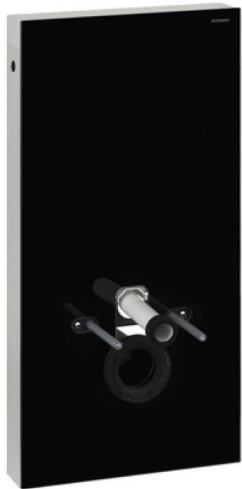

Shower World – Toilet Area

252559.00001++
 DURAVIT Vero Air wall hung toilet
 Required: Fixings and accessories ++

611500 002 000300 ++
 DURAVIT SensoWash Slim for Vero Air
 Required: Fixing and accessories ++

131.021.SJ.5
 GEBERIT Monolith - Black Glass Front
 Flushing cistern with stand for wall hung toilet

42838.000
 AXOR Universal Shelf

42836.000
 AXOR Universal Roll Holder

42870.000
 AXOR Universal Adapter