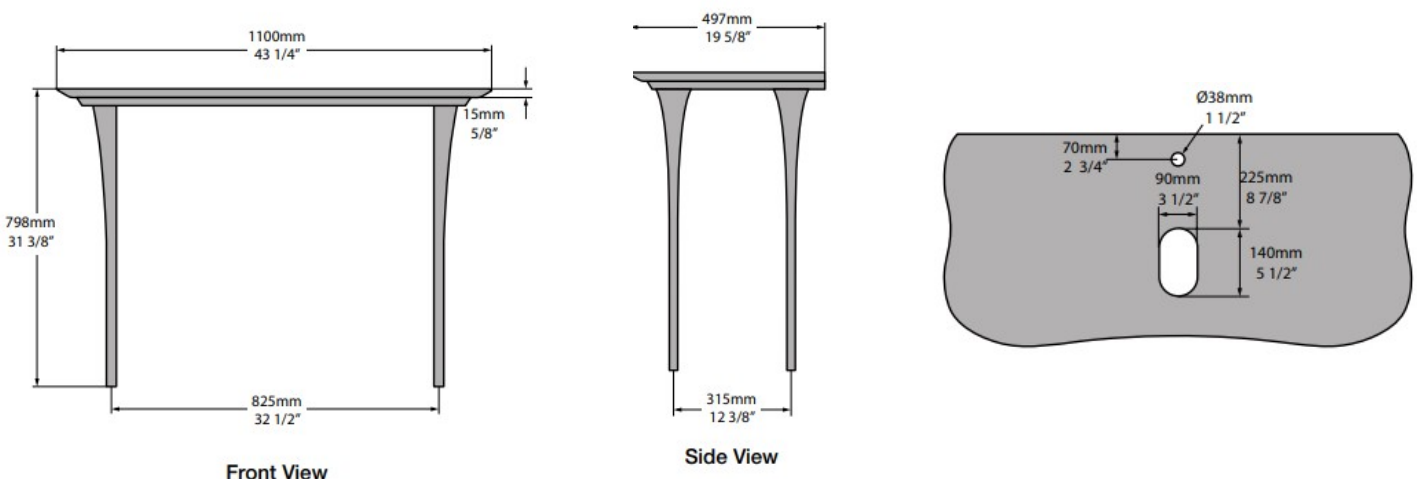

Brand : VICTORIA + ALBERT, United Kingdom
 Name : STILETTO 110 Glass
 Item Code : STL-1TH-110-BK
 Designer : Brigid Stevens
 Color / Finish: Table top in black glass
 Dimensions : Overall (LxWxH in cm)
 110 x 49.7 x 79.8cm

Product info:

- Toughened glass vanity top
- Drilled for waste kit
- Cast aluminum legs with adjustable feet for perfect levelling

Flushing of pipe must be done before fittings are installed. Failure to do so voids the warranty.