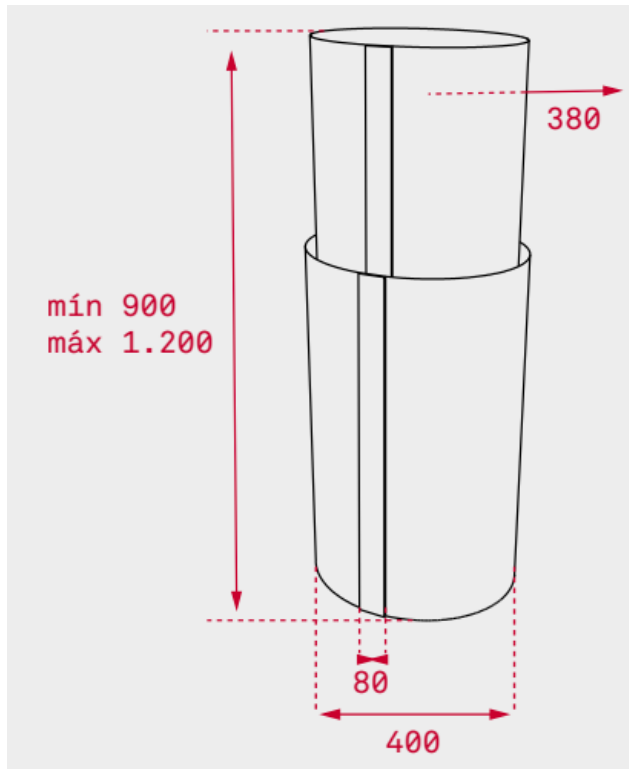

Brand : TEKA, Spain
Name : Island hood CC.480
Item Code : 4048.0304
Designer :
Color / Finish : Stainless Steel
Dimensions : Ø400 x 900-1200 mm

Product info:

- Island Hood
- Touch control panel
- 3 speeds
- 1 intensive
- 4 LED lamps
- Exhaust capacities:
 - maximum 1200 m³ /h
 - minimum 650 m³ /h