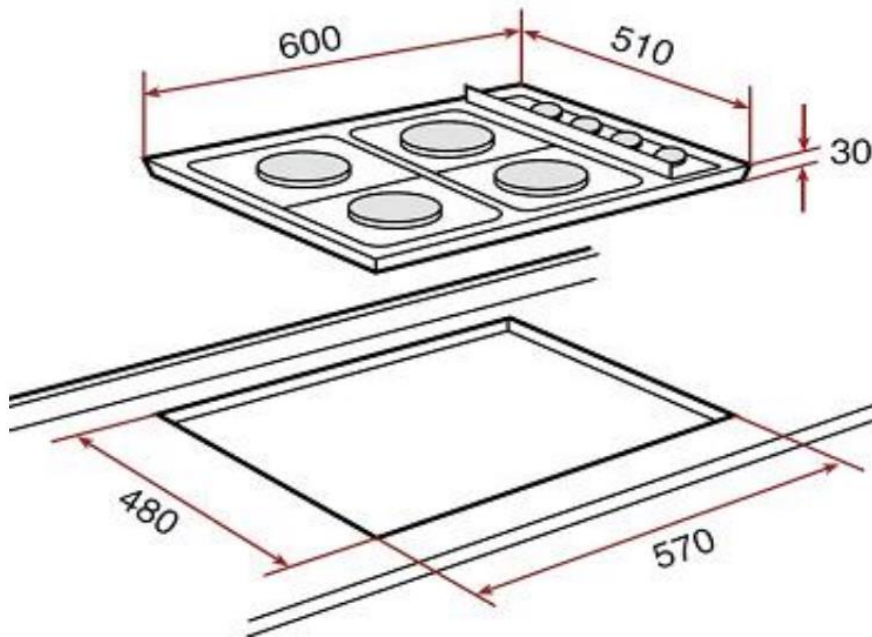

Brand : TEKA, Spain
 Name : Built-in Gas / Electric Hob
 E/60.3.3G.1P.AI.AL
 Item Code : 4020.7115
 Designer :
 Color / Finish : Inox Steel
 Dimensions : 600 x 510 mm

Product info:

- Metal looking frontal knobs
- Stainless steel with enameled grids
- Auto-lock safety device and auto-ignition
- 4 cooking zones:
 - 1 semi-fast burner (1.75 kW)
 - 1 fast burner (3kw)
 - 1 auxillary burner (1kW)
 - 1 electric plate 145 mm Ø (1 kW)
- Gas typology: LPG
- Voltage: 220V / 50~60 Hz
- Wattage: 1500 Watt
- Phase: single + grounding

ATTENTION: Cut hole must be with round corners in order to avoid cracking on the counter-top.

Follow cleaning instructions and avoid using any harmful chemicals.

All information is for reference only. Installation shall always be based on the specs provided with actual delivered items.