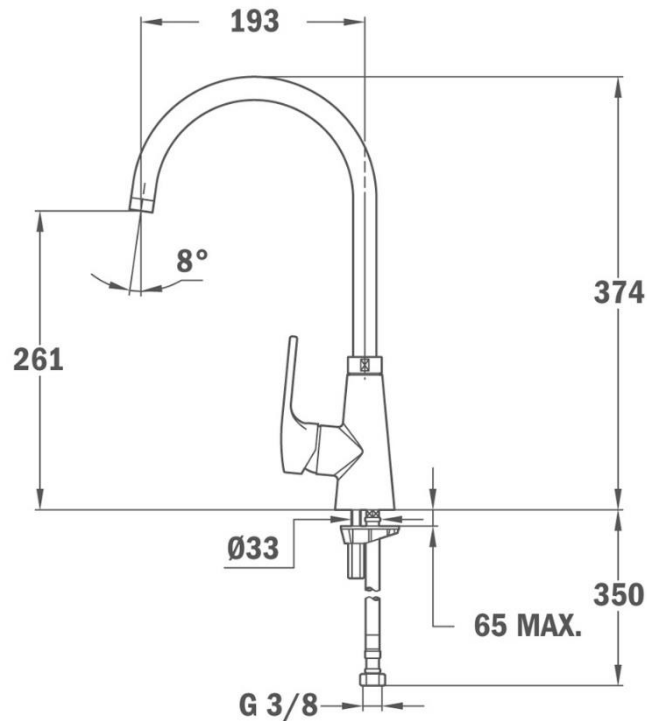

Brand : TEKA, China
 Name : Kitchen Mixers / VITA Sink Mixer High Spout
 Item Code : 24.915.0200
 Color / Finish : Chrome
 Dimensions : 19.3cm spout projection
 37.4cm height

Product info:

- Swivel spout
- With Anti-scale aerator
- Cartridge with ceramic discs of high resistance
- With Flexible inlet pipes connections $\frac{3}{8}$ "

Add-on:

- 2x angle valve $\frac{1}{2}$ "x $\frac{3}{8}$ "

Follow cleaning instructions and avoid using any harmful chemicals.

All information is for reference only. Installation shall always be based on the specs provided with actual delivered items.