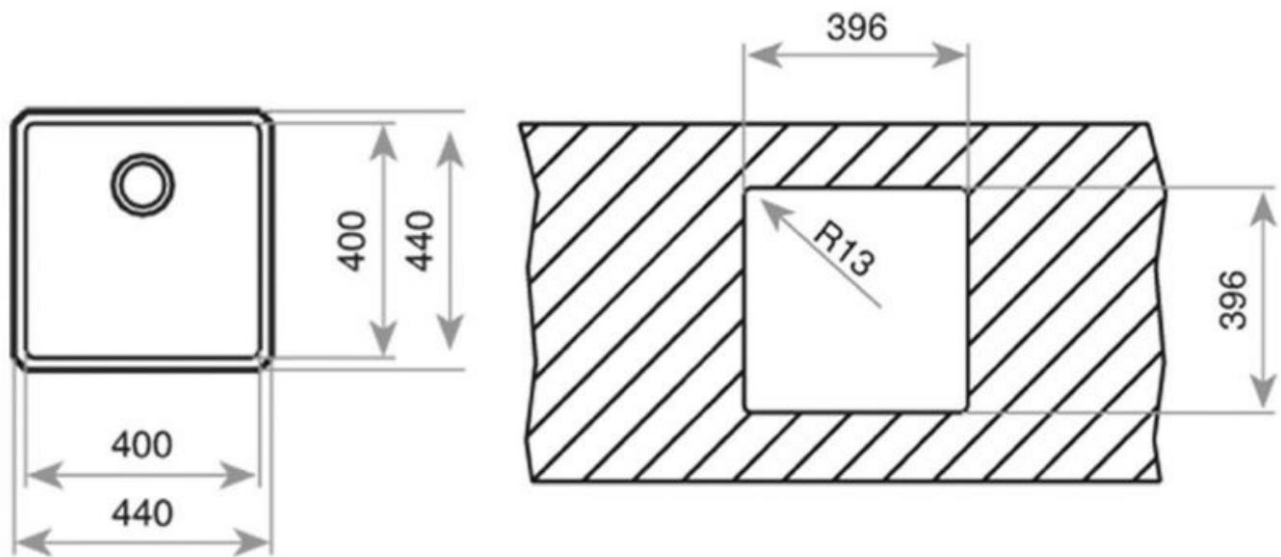

Brand : TEKA, Spain  
 Name : BeLinea / Undermount Kitchen Sink  
 Stainless Steel , BeLinea RS15 40.40  
 Item Code : 1150.00007  
 Designer :  
 Color / Finish : Polished  
 Dimensions : 440 x 440 x 200 mm

Product info:

- With 3 ½ Manual basket waste
- With Overflow
- Bowl size: 400 x 400 mm

Follow cleaning instructions and avoid using any harmful chemicals.

All information is for reference only. Installation shall always be based on the specs provided with actual delivered items.