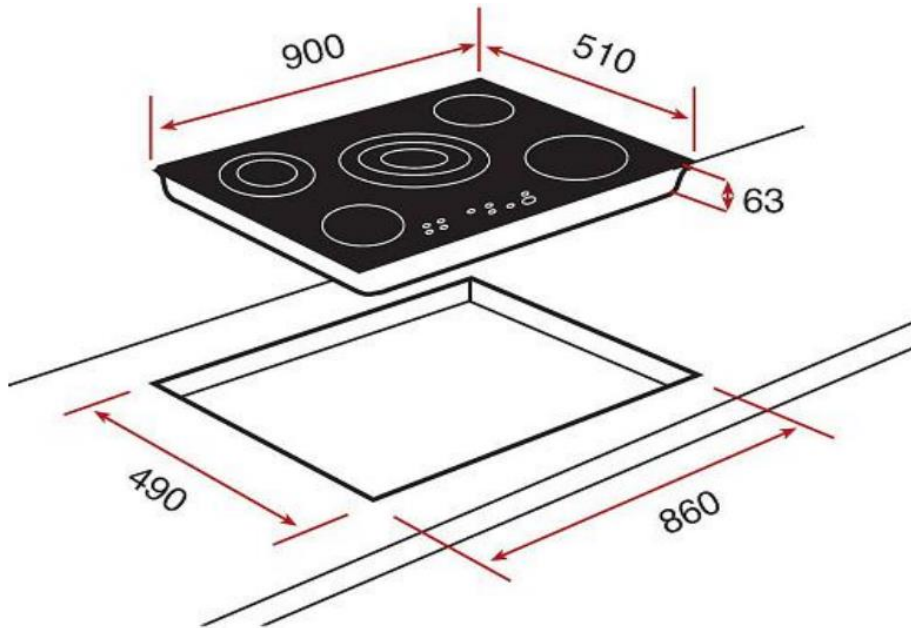

Brand : TEKA, Spain
 Name : VITROCERAMIC HOB / Built-in
 Vitroc ceramic Hob TRS.951
 Item Code : 1021.0002
 Designer :
 Color / Finish : Bevelled Glass
 Dimensions : 900 x 510 mm

Product info:

- Touch control panel
- Residual heat indicators
- Burst of cooking function
- Independent programmer of each cooking zone
- Security blocking
- 5 Cooking zones:
 - 1 triple high light (145/210/270 mm \varnothing)
 - 1 double high light (120/180 mm \varnothing)
 - 1 high light (180 mm \varnothing)
 - 1 high light (160 mm \varnothing)
 - 1 high light (145 mm \varnothing)
- Wattage: 6200 Watt
- Voltage: 220V / 50~60 Hz
- Phase: single + grounding

ATTENTION: Cut hole must be with round corners in order to avoid cracking on the counter-top.

Follow cleaning instructions and avoid using any harmful chemicals.

All information is for reference only. Installation shall always be based on the specs provided with actual delivered items.