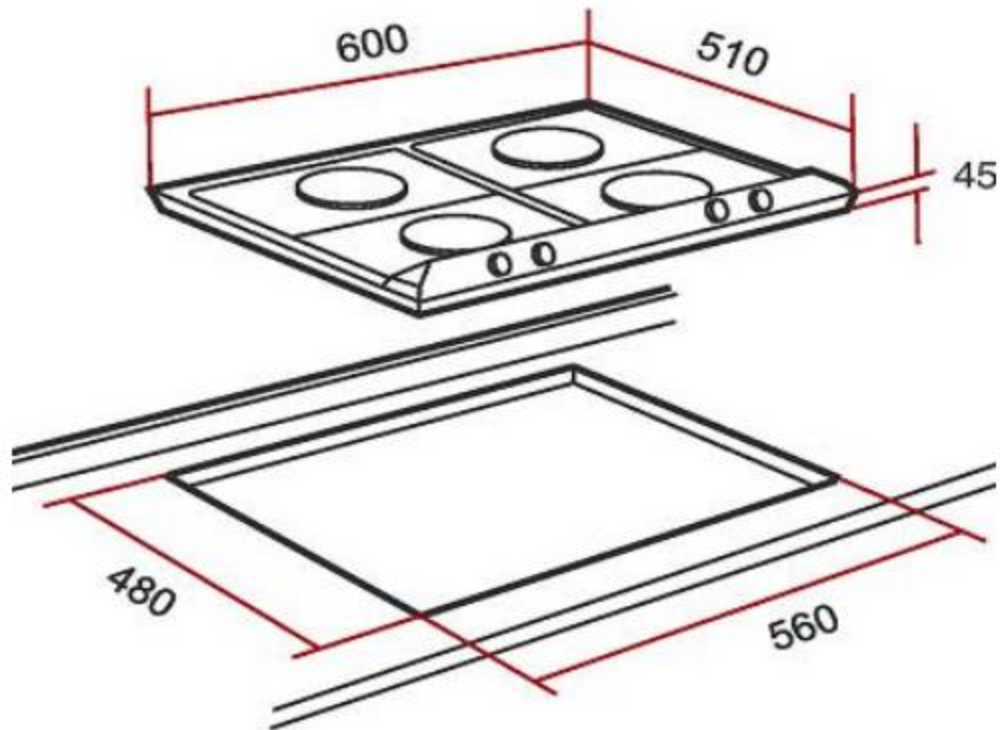

Brand : TEKA, Spain
 Name : Built-in gas/Electric hob
 EM/60.3G.1P.AI.AL.TR.CI
 Item Code : 1020.9640
 Designer :
 Color / Finish : Inox Steel
 Dimensions : 600 x 510 mm

Product info:

- Cast iron grid
 - Metal looking frontal knobs
 - Auto-ignition
 - Auto-lock safety device
 - 4 cooking zones:
 - 1 triple ring gas burner (3.8 kw)
 - 1 semi-fast burner (1.75 kW)
 - 1 auxiliary burner (1 kW)
 - c1 electric plate 145 mm Ø (1.5 kW)
 - Gas typology : LPG
 - Max. nominal power : 1500 W
 - Voltage: 220V / 50~60 Hz
 - Phase: single + grounding
- Add-ons: Hob Lid (Optional)