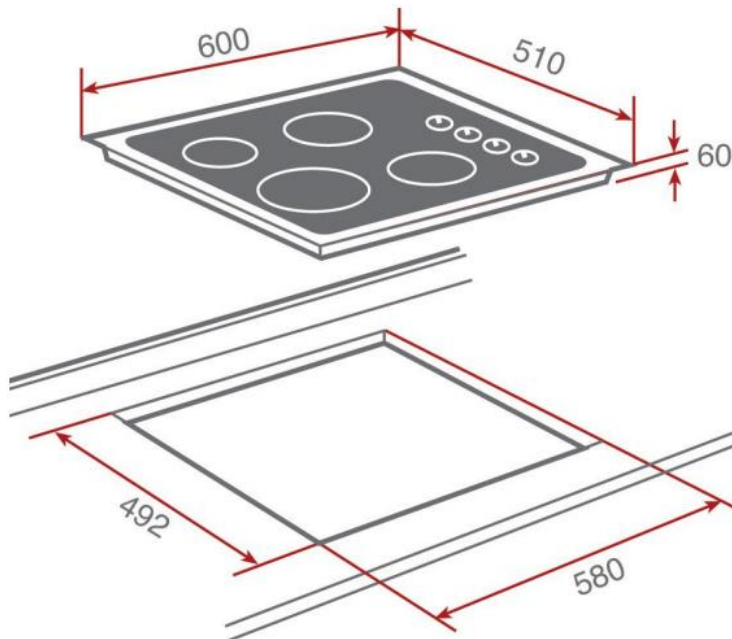

Brand : TEKA, Spain  
 Name : Vitroc ceramic hob with stainless steel frame / 600.510.VT.CM  
 Item Code : 1020.4016  
 Designer :  
 Color / Finish : Stainless Steel Frame  
 Dimensions : Overall (L x W x H in cm)  
 60 x 51 x 6cm

Product info:

- Mechanical Control
- Residual heat indicators
- 4 cooking zones:
  - 2 x Ø180mm high light
  - 2 x Ø145mm high light
- Wattage: 6000 Watt
- Voltage: 230V / 50~60 Hz
- Phase: single + grounding

**ATTENTION: Cut hole must be with round corners in order to avoid cracking on the counter-top.**

Follow cleaning instructions and avoid using any harmful chemicals.

All information is for reference only. Installation shall always be based on the specs provided with actual delivered items.