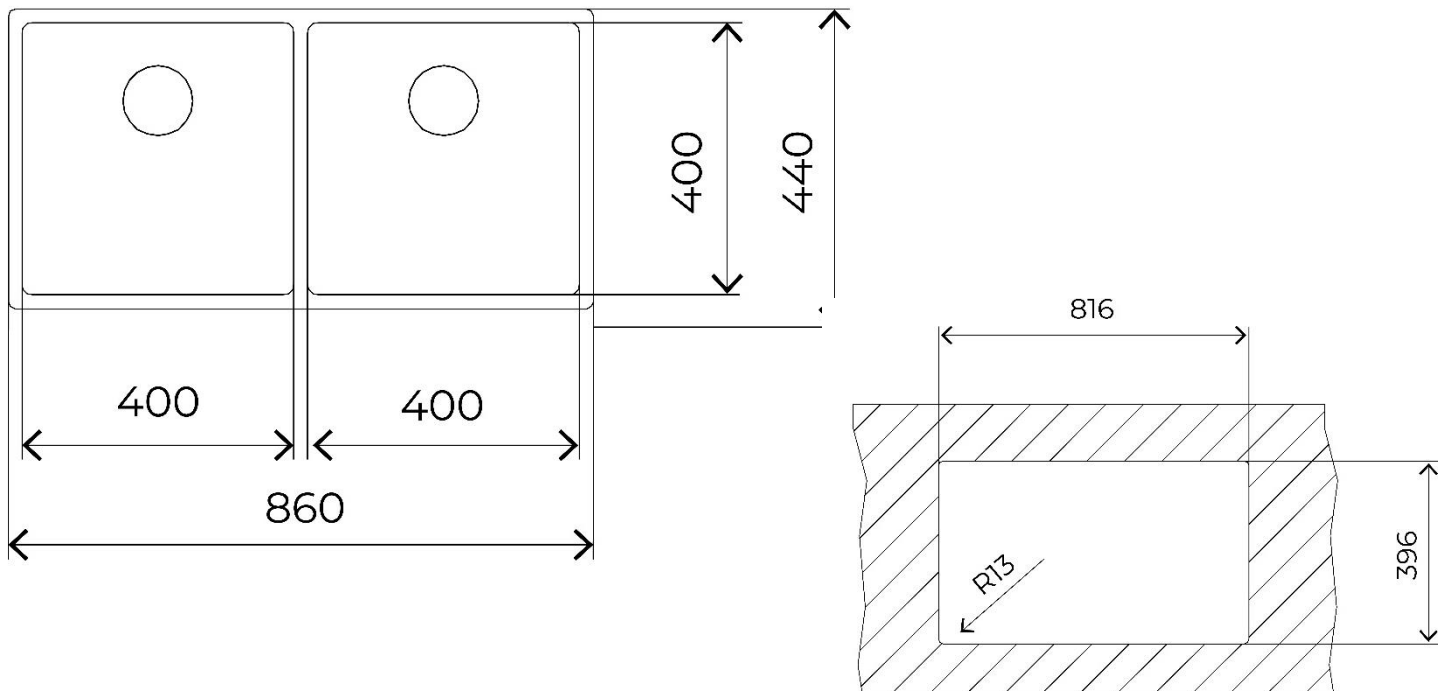

Brand : TEKA, Spain  
 Name : BE Linea R15 2B 860 Stainless Steel Double Bowl Undermount Sink  
 Item Code : 1012.5189  
 Designer :  
 Color / Finish : Stainless Steel  
 Dimensions : 860 x 440 x 200 mm

**Product info:**

- Double Bowl Undermount sink
- One bowl
- 3 ½ manual basket waste with Overflow
- 60 cm base unit

**Add-ons:**

- 1x bottle trap

Follow cleaning instructions and avoid using any harmful chemicals.