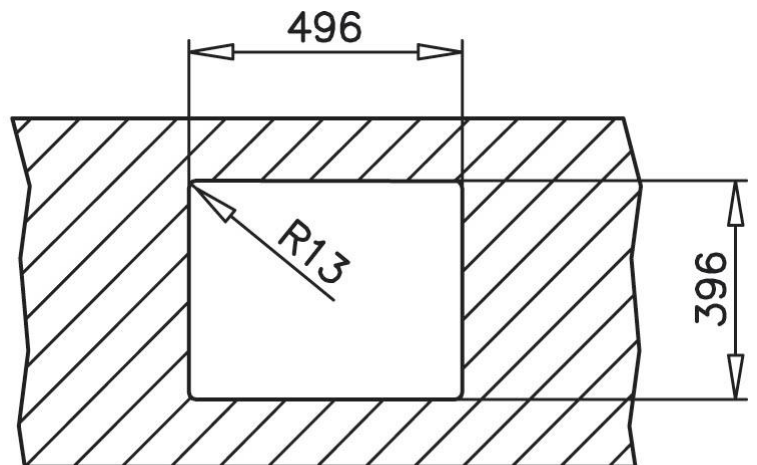

Follow cleaning instructions and avoid using any harmful chemicals.

All information is for reference only. Installation shall always be based on the specs provided with actual delivered items.

For more info, visit www.kuysen.com