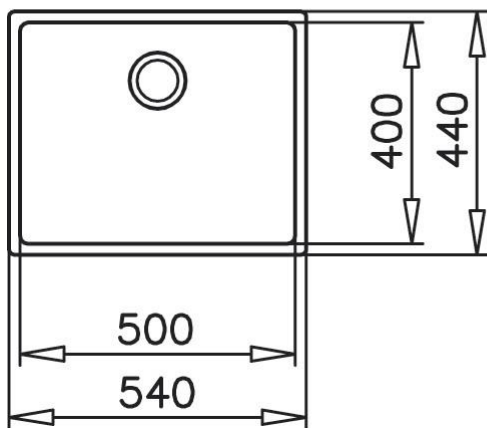

Follow cleaning instructions and avoid using any harmful chemicals.

All information is for reference only. Installation shall always be based on the specs provided with actual delivered items.

For more info, visit www.kuysen.com