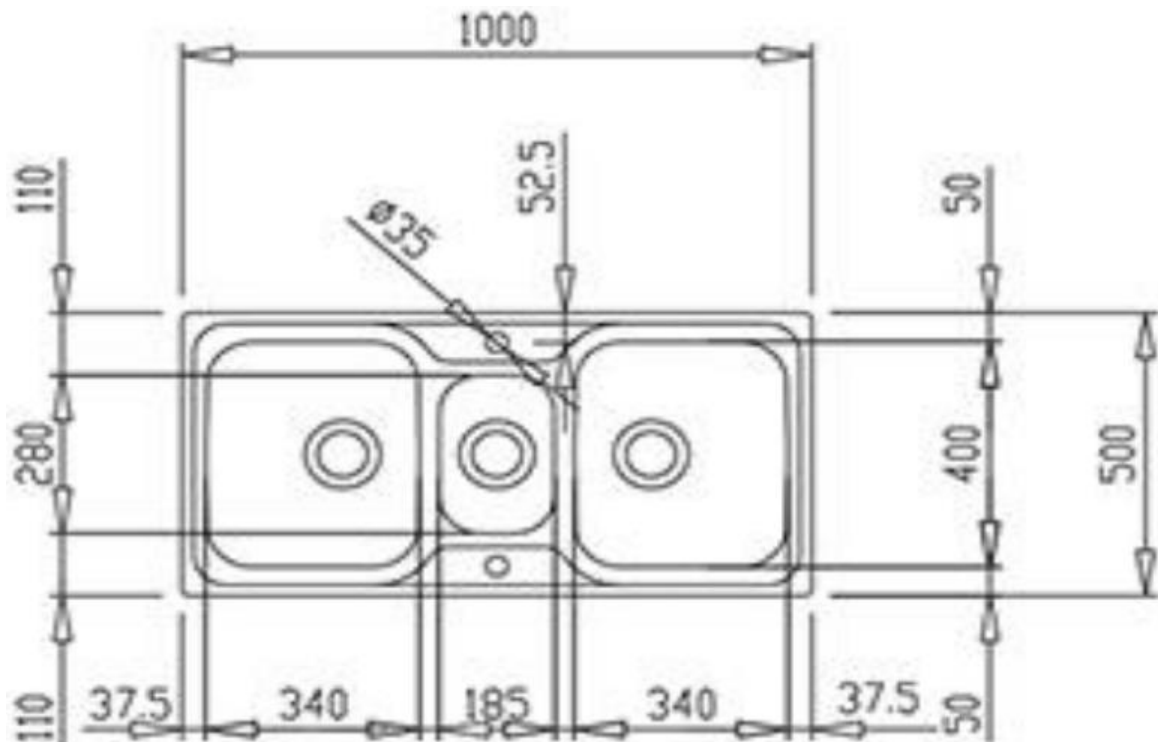

Brand : TEKA, Spain
 Name : CLASSIC Stainless Steel Inset Kitchen Sink, 1000.500.2B
 Item Code : 1011.9080

Color / Finish : Polished Stainless Steel
 Dimensions : Overall (L x W): 500 x 1000 mm
 Bowl size: 340 x 400 x 196 mm, 185 x 280 x 136 mm

Product info:

- 2 1/2 Bowl Inset Kitchen Sink
- Single tap hole
- With Overflow
- A1 Waste basket strainer 3½"
- dia. of waste hole: $\varnothing 3\frac{1}{2}$ "

Add-ons:

- PM2 Double sink bottle trap 1½"