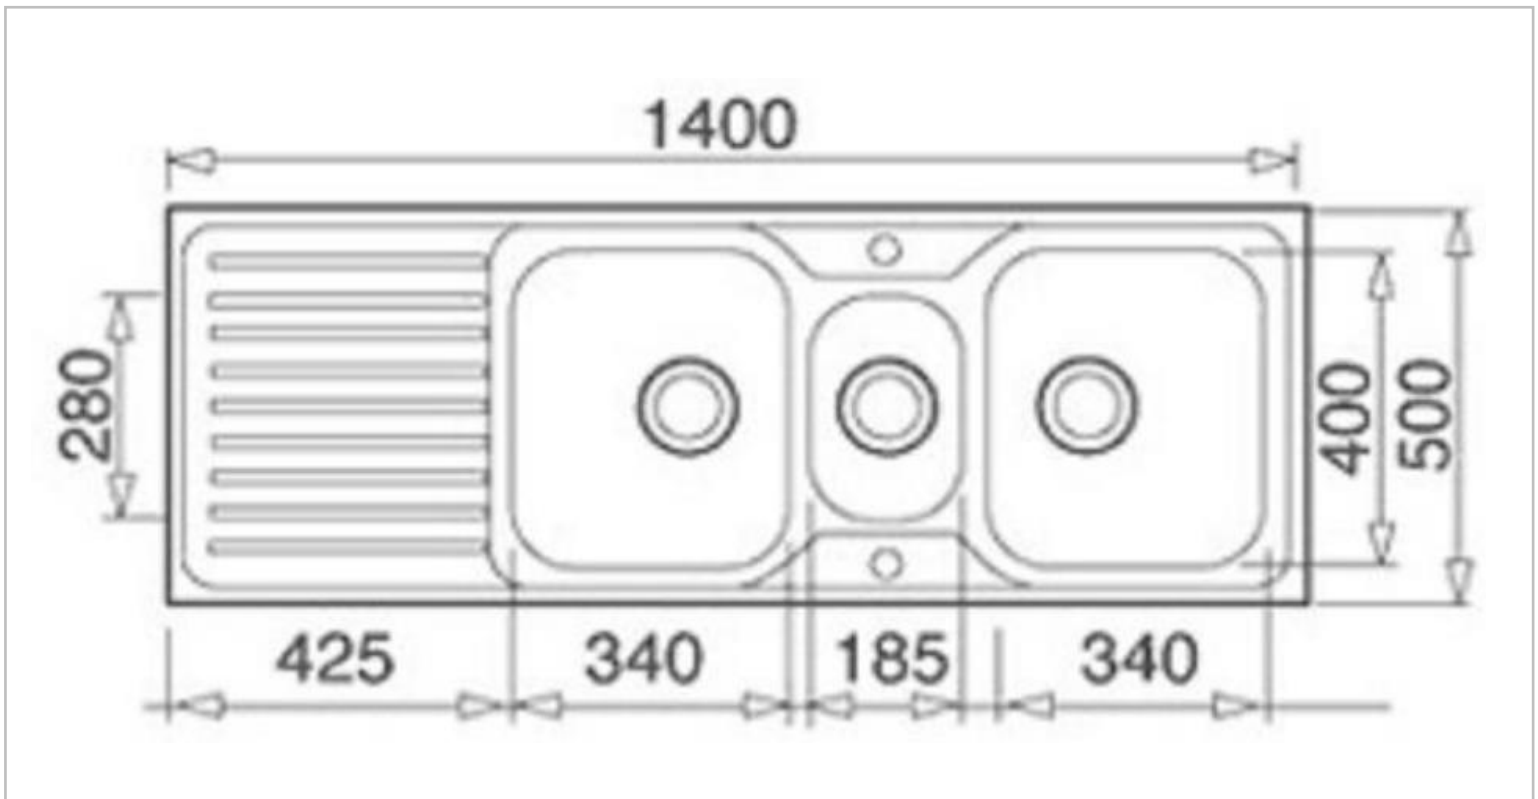

Brand : TEKA, Spain
Name : Esfera Stainless Steel Inset Kitchen Sink, DR80.2B
Item Code : 1011.0010
Designer :
Color / Finish : Polished Stainless Steel
Dimensions : Overall (L x W): 440 x 840 mm
Single bowl size: 360 x 160 mm

For more info, visit www.kuysen.com

Brand : TEKA, Spain
 Name : CLASSIC 2 1/2 bowl with Drainboard Inset Kitchen Sink 1400.500.2.5B.1D
 Item Code : 1011.9081

Color / Finish : Polished Stainless Steel
 Dimensions : Overall (L x W): 500 x 1400 mm
 Single bowl size: 340 x 400 x 199 mm, 185 x 280 x 139 mm

Product info:

- 2 1/2 bowl with Drainboard Inset Kitchen Sink 1400.500.2.5B.1D
- Left drainboard
- Single Tap hole
- A1 waste basket strainer 3 1/2 "

Add-ons:

- PM2 Double sink bottle trap 1 1/2 "

Follow cleaning instructions and avoid using any harmful chemicals.