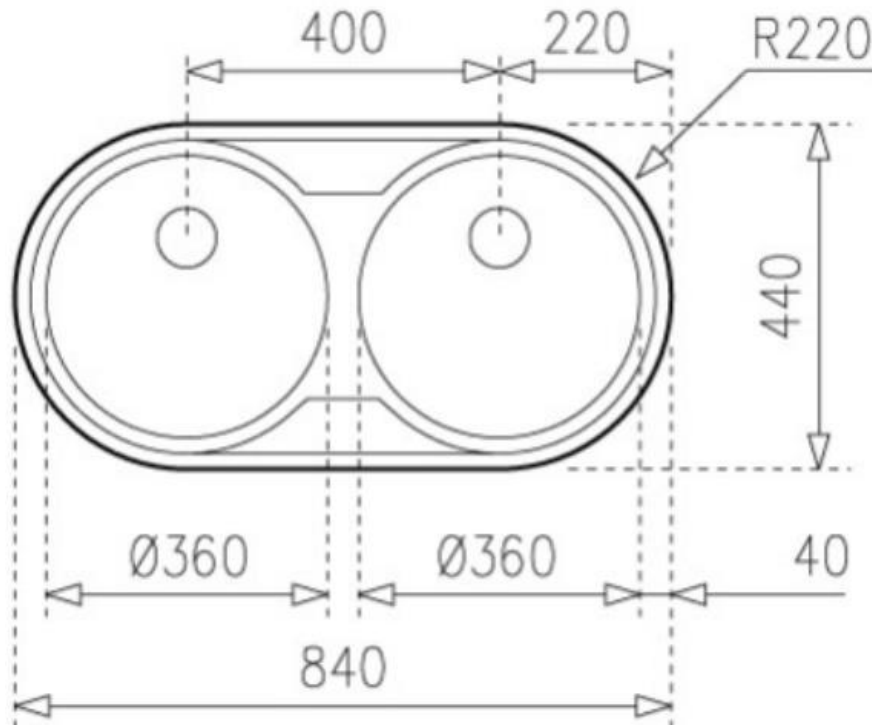

Brand : TEKA, Spain
Name : Esfera Stainless Steel Inset Kitchen Sink, DR80.2B
Item Code : 1011.0010
Designer :
Color / Finish : Polished Stainless Steel
Dimensions : Overall (L x W): 440 x 840 mm
Single bowl size: 360 x 160 mm

Product info:

- Double Bowl Inset Kitchen Sink DR80.2B

Follow cleaning instructions and avoid using any harmful chemicals.

All information is for reference only. Installation shall always be based on the specs provided with actual delivered items.

For more info, visit www.kuysen.com

Brand : TEKA, Spain
 Name : CLASSIC 2 1/2 bowl with Drainboard Inset Kitchen Sink 1400.500.2.5B.1D
 Item Code : 1011.9081

Color / Finish : Polished Stainless Steel
 Dimensions : Overall (L x W): 500 x 1400 mm
 Single bowl size: 340 x 400 x 199 mm, 185 x 280 x 139 mm

Product info:

- 2 1/2 bowl with Drainboard Inset Kitchen Sink 1400.500.2.5B.1D
- Left drainboard
- Single Tap hole
- A1 waste basket strainer 3 1/2 "

Add-ons:

- PM2 Double sink bottle trap 1 1/2 "

Follow cleaning instructions and avoid using any harmful chemicals.