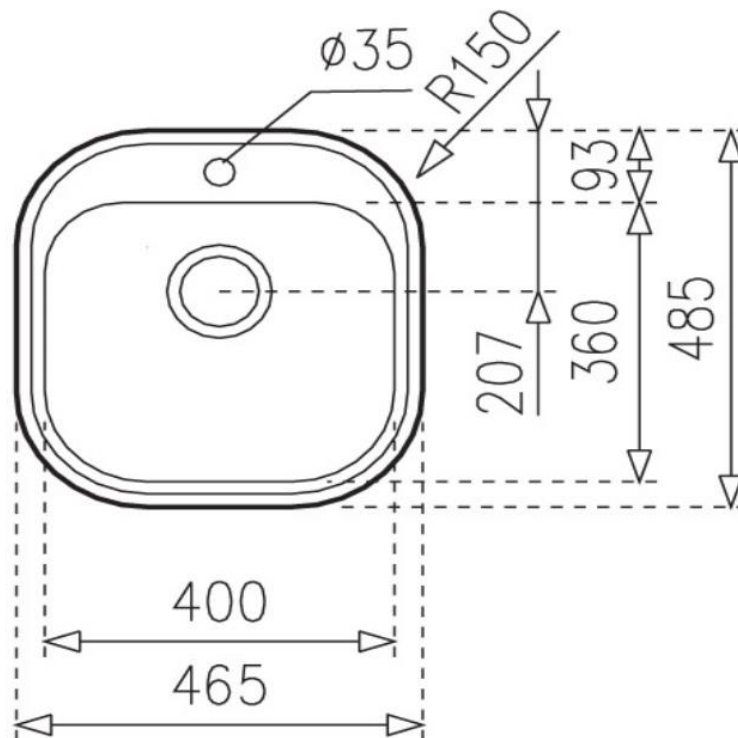

Brand : TEKA, Spain
 Name : Stylo / Stainless Steel Single Bowl Inset Kitchen Sink, 1B
 Item Code : 1010.7008
 Designer :
 Color / Finish : Polished Stainless Steel
 Dimensions : Overall: 465 x 485mm
 Single bowl size: 400 x 360 x 165 mm

Product info:

- Stylo Single Bowl Inset Sinks STYLO.1B
- Single tap hole
- A1 Waste basket strainer 3½"

Add-on:

- PA Single sink bottle trap 1½"
- Overflow
- A3A

Follow cleaning instructions and avoid using any harmful chemicals.

All information is for reference only. Installation shall always be based on the specs provided with actual delivered items.

For more info, visit www.kuysen.com

Brand : TEKA, Spain
 Name : CLASSIC 2 1/2 bowl with Drainboard Inset Kitchen Sink 1400.500.2.5B.1D
 Item Code : 1011.9081

Color / Finish : Polished Stainless Steel
 Dimensions : Overall (L x W): 500 x 1400 mm
 Single bowl size: 340 x 400 x 199 mm, 185 x 280 x 139 mm

Product info:

- 2 1/2 bowl with Drainboard Inset Kitchen Sink 1400.500.2.5B.1D
- Left drainboard
- Single Tap hole
- A1 waste basket strainer 3 1/2 "