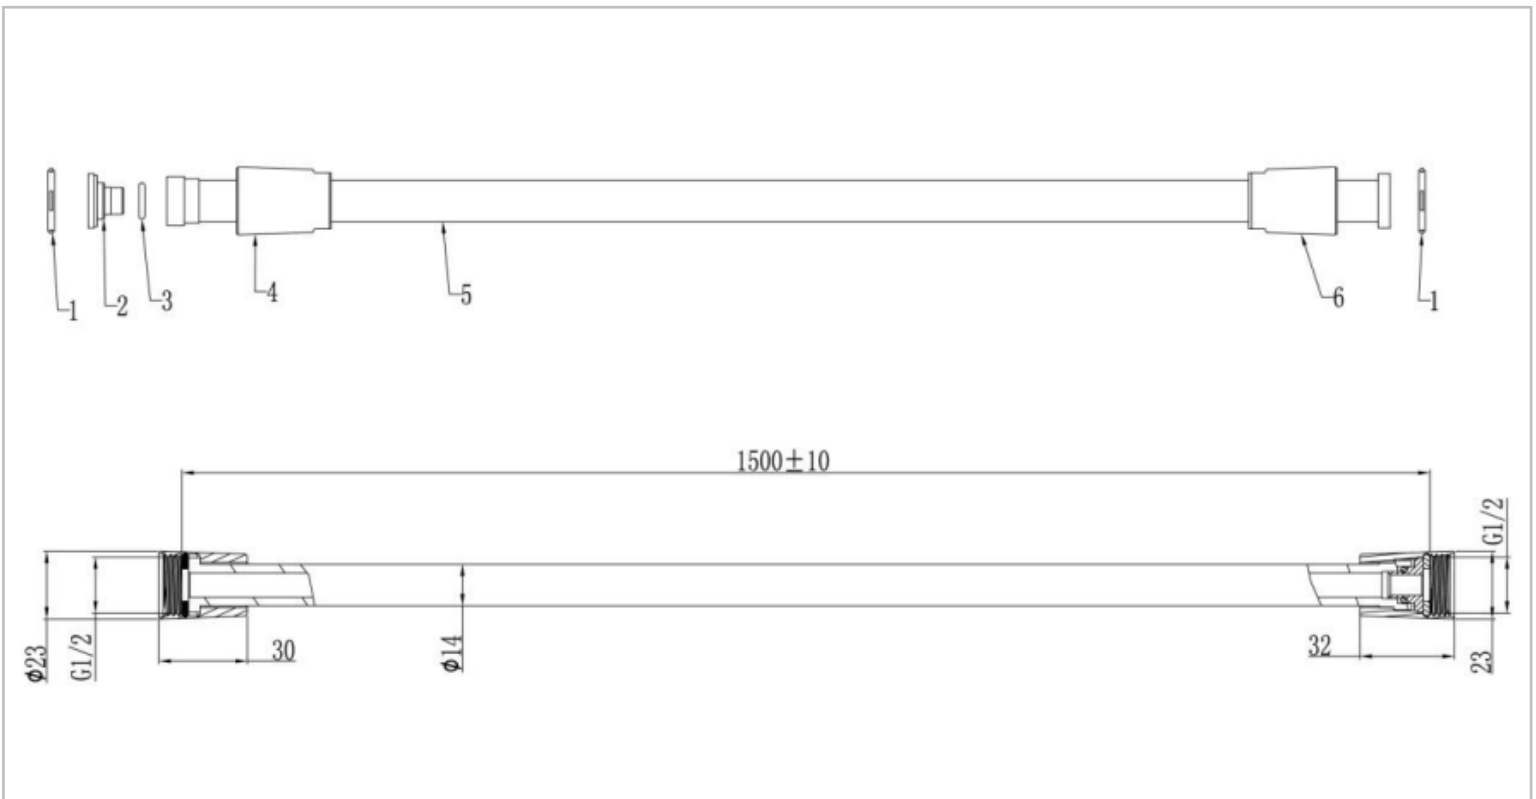

Brand : Nikles, Switzerland
Name : Plastic shower hose 1500 mm
Item Code : S05.361.363.150.27N
Designer :
Color / Finish : Matt Black
Dimensions : 150 cm x ½" outlet for shower

Product info:

- Plastic shower hose 1500 mm

Add-ons:

- Avanti 110 DUO hand shower
- Fixed Wall Bracket

Flushing of pipe must be done before fittings are installed. Failure to do so voids the warranty.

Follow cleaning instructions and avoid using any harmful chemicals.