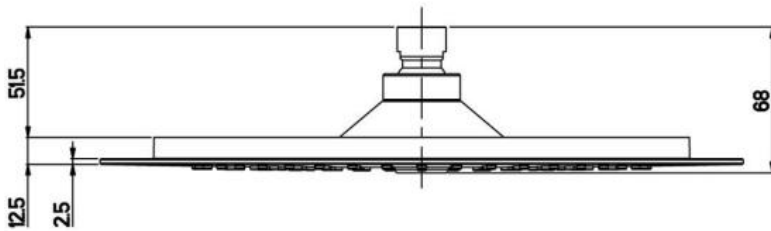

NIKLES®

Brand : Nikles, Switzerland
Name : Overhead Shower
Item Code : DSV0148N
Designer :
Color / Finish : Gun Metal
Dimensions : 300 mm

Product info:

- Overhead Shower
- With Pressure control Valve

Add-ons:

- Shower Arm

Flushing of pipe must be done before fittings are installed. Failure to do so voids the warranty.

Follow cleaning instructions and avoid using any harmful chemicals.

All information is for reference only. Installation shall always be based on the specs provided with actual delivered items.

For more info, visit www.kuysen.com