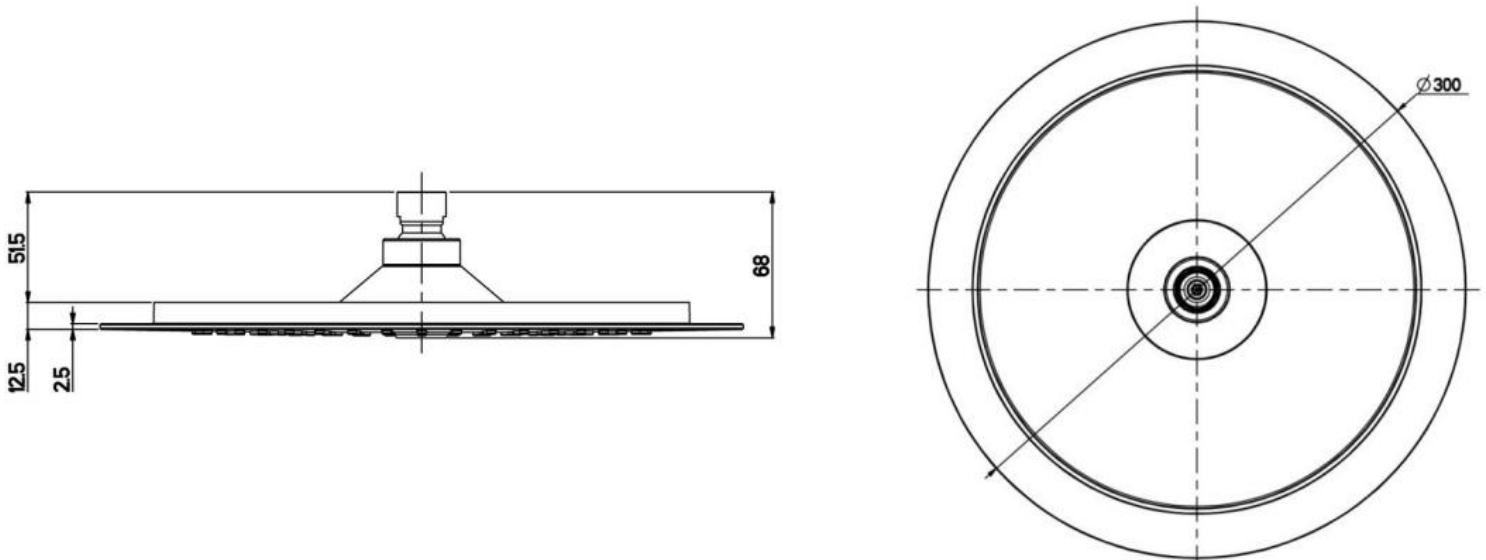

Flushing of pipe must be done before fittings are installed. Failure to do so voids the warranty.

Follow cleaning instructions and avoid using any harmful chemicals.

All information is for reference only. Installation shall always be based on the specs provided with actual delivered items.

For more info, visit www.kuysen.com