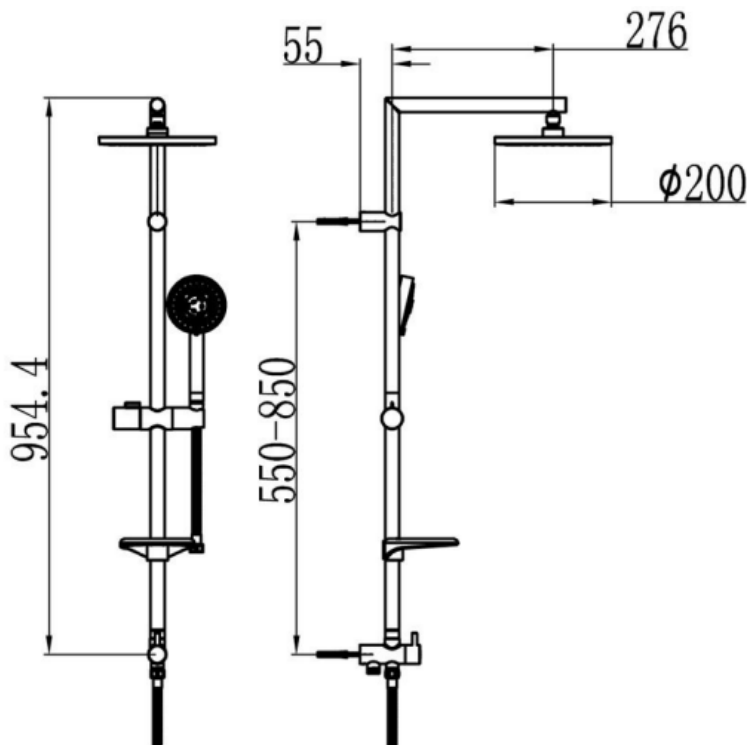

Brand : Nikles, Switzerland
 Name : FRESH Shower System 6
 Item Code : D65MS.01.012.07
 Designer :
 Color / Finish : Matt Black
 Dimensions : Overall (L x W x h in CM)
 95.44 cm x 27.6 cm

Product info:

- FRESH Shower System 6
- 150mm metal shower hose
- Soap dish
- 200 mm round overhead shower
- 331 mm wall projection
- Fresh 953S 3jet hand shower

Add-ons:

- Shower Mixer

Flushing of pipe must be done before fittings are installed. Failure to do so voids the warranty.