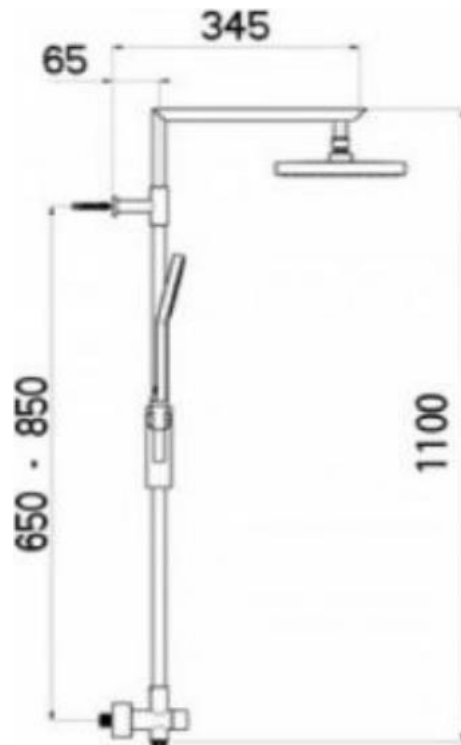

Brand : Nikles, Switzerland
Name : FRESH Shower System 6
Item Code : D65MS.01.012.05
Designer :
Color / Finish : Chrome
Dimensions : 1100 x 345 mm

Product info:

- Shower System 6
- 1500 mm metallic hose
- Soap Dish
- With 200 mm round overhead shower
- 331 mm wall projection
- Fresh 953S 3 jet hand shower