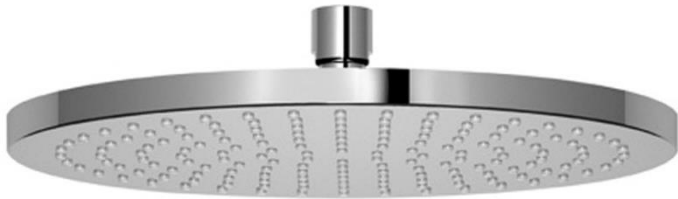

# NIKLES

Brand : Nikles, Switzerland  
Name : FRESH Round 250 Shower Head  
Item Code : D3605  
Designer :  
Color / Finish : Chrome  
Dimensions : Ø 250 x 49 mm

#### Product info:

- Minimalistic, timeless, clean design
- Intelligent water distribution resulting in minimal water consumption while maintaining excellent shower comfort
- Nikles "Easy-to-Clean" technology
- Energy saving
- 12 l./min. flow limiter
- Adjustable
- Without shower arm