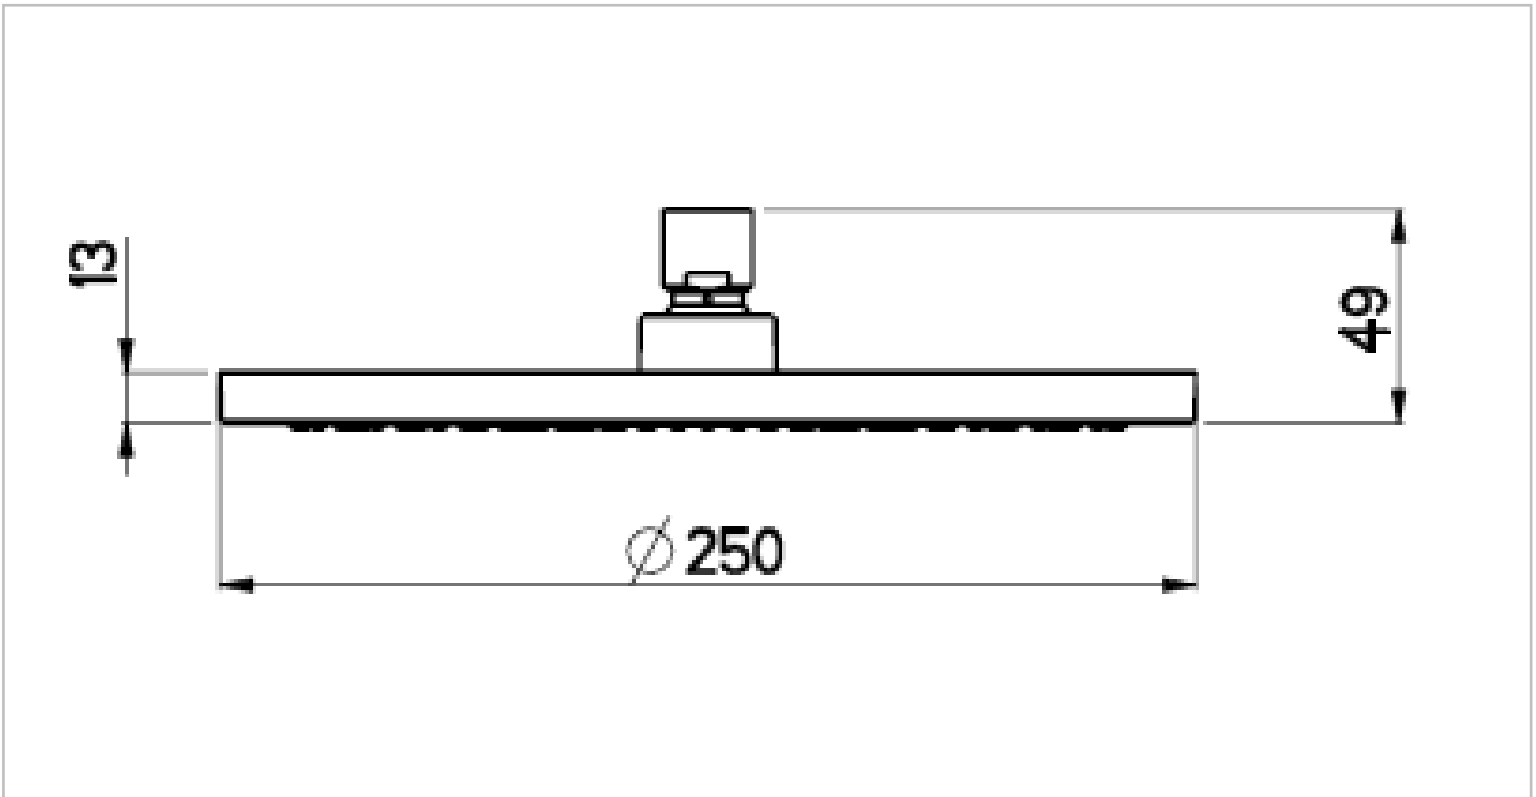

# NIKLES

Brand : Nikles, Switzerland  
Name : FRESH Round 250 Shower Head  
Item Code : D3605  
Designer :  
Color / Finish : Chrome  
Dimensions : Ø 250 x 49 mm

#### Product info:

- Minimalistic, timeless, clean design
- Intelligent water distribution resulting in minimal water consumption while maintaining excellent shower comfort
- Nikles "Easy-to-Clean" technology
- Energy saving
- 12 l./min. flow limiter
- Adjustable
- Without shower arm