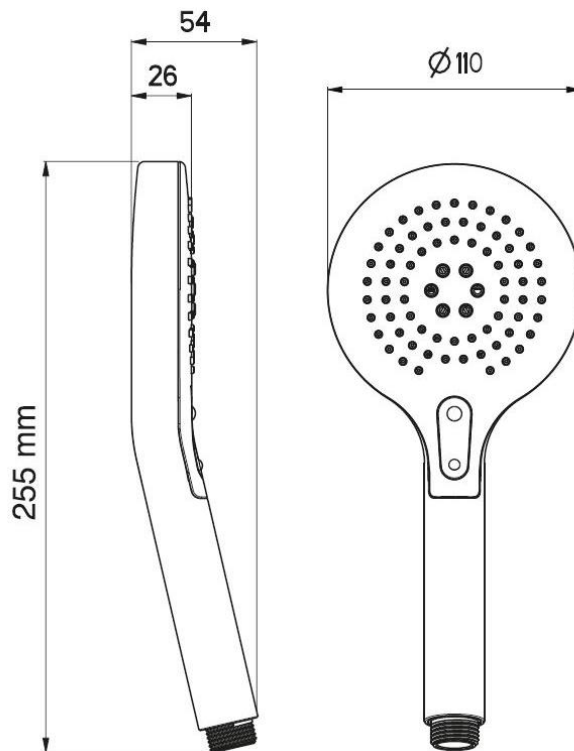

# NIKLES

Brand : Nikles, Thailand  
Name : Avanti 110 DUO hand shower  
Item Code : BS2148QDN  
Designer :  
Color / Finish : Gun Metal  
Dimensions :  $\varnothing$  110 x 255 x 54 mm

**Product info:**

- Avanti 110 DUO hand shower
- Contemporary, Organic Design
- Rounded Edges
- Design Chrome spray plate
- 2 adjustable sprays: rain and massage functions
- 12 l./min. flow limiter

**Add-ons:**

- A73248N Fixed Wall Bracket
- S05.361.303.150.15 plastic shower hose 1500mm