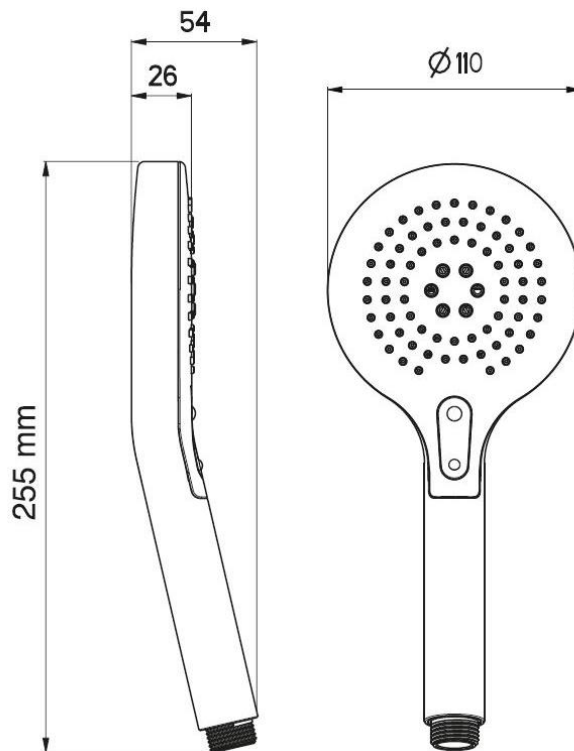

# NIKLES®

Brand : Nikles, Thailand  
Name : Avanti 110 DUO hand shower  
Item Code : BS2107QDN  
Designer :  
Color / Finish : Matt Black  
Dimensions : Ø 110 x 255 x 54 mm

**Product info:**

- Avanti 110 DUO hand shower
- Contemporary, Organic Design
- Rounded Edges
- Design Chrome spray plate
- 2 adjustable sprays: rain and massage functions
- 12 l./min. flow limiter

**Add-ons:**

- A73207N Fixed Wall Bracket
- S05.361.363.150.27N plastic shower hose 1500mm

Flushing of pipe must be done before fittings are installed. Failure to do so voids the warranty.  
Follow cleaning instructions and avoid using any harmful chemicals.  
All information is for reference only. Installation shall always be based on the specs provided with actual delivered items.  
For more info, visit [www.kuysen.com](http://www.kuysen.com)