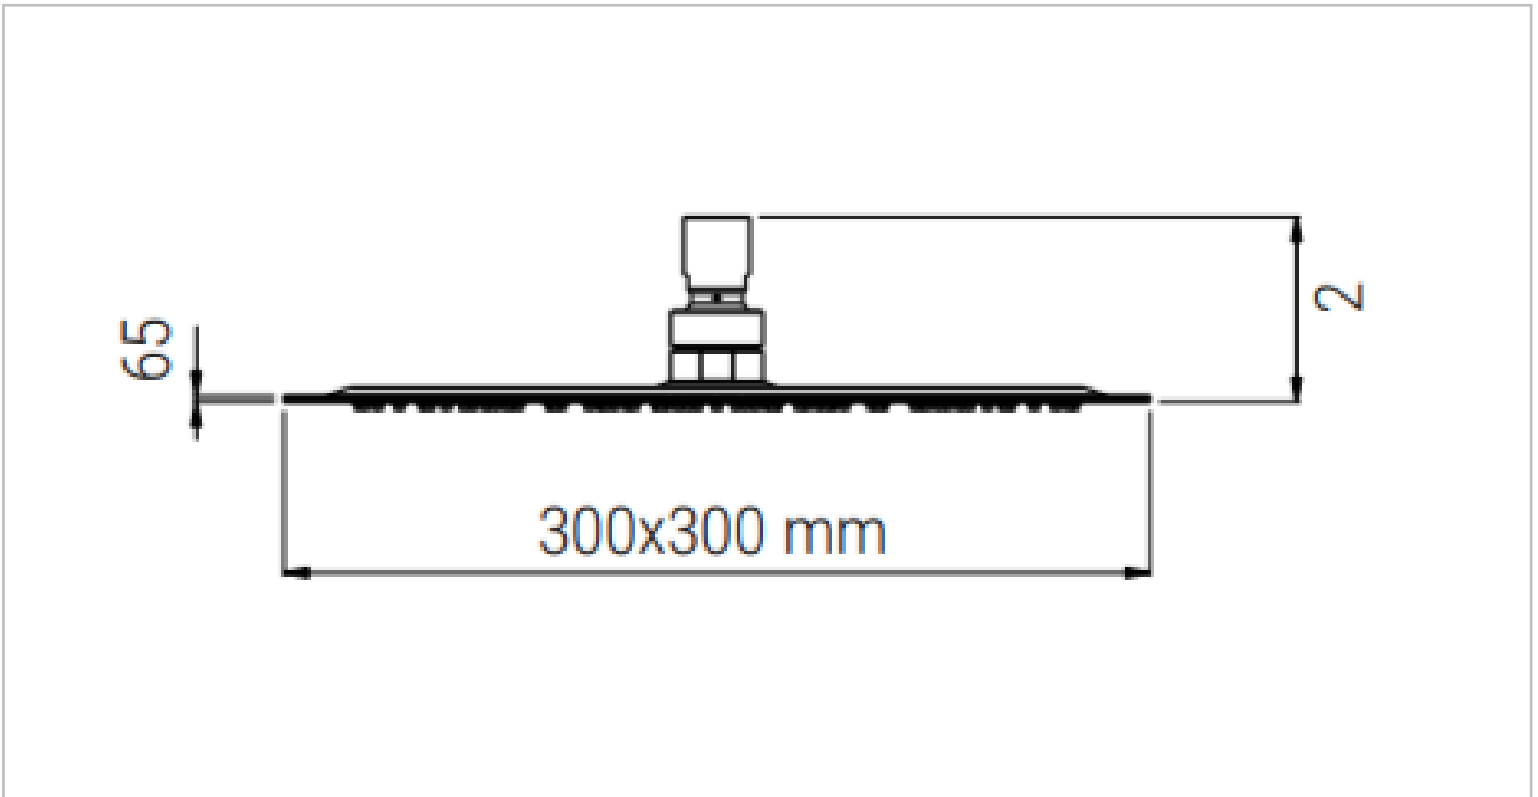

Brand : Nikles, Thailand
Name : Quadro shower head 300mm
Item Code : BP300Q05N
Designer :
Color / Finish : Stainless Steel
Dimensions : 300 mm

Product info:
• Shower Head

Flushing of pipe must be done before fittings are installed. Failure to do so voids the warranty.
Follow cleaning instructions and avoid using any harmful chemicals.
All information is for reference only. Installation shall always be based on the specs provided with actual delivered items.
For more info, visit www.kuysen.com