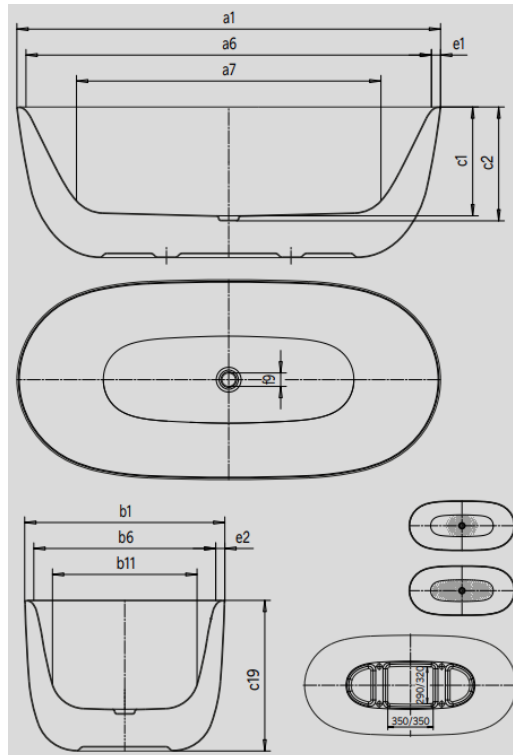

Brand : KALDEWEI, Germany
 Name : MEISTERSTÜCK OYO DUO
 Item Code : 2051 4534 0001
 Designer :
 Color / Finish : Alpine White
 Dimensions : 1730 x 820 x 419

Product info:

- An unprecedented Egg Shape design made of sustainable steel enamel by means of the highest German engineering skills
- A graceful design sculpture that integrates harmoniously into the bathroom space, flowing and almost seeming to float
- Inspired by y Japanese porcelain design: the double-walled product impresses with its minimal organic lines and elegant functionality
- Inner shape offers maximum lying comfort, even for two people, with two identical backrests and a central waste
- Available in numerous colors of the coordinated colours collection
- Installation information: the free space under bathtub enables installation w/out a screed recess for lowering
- With push to open waste
- Without overflow