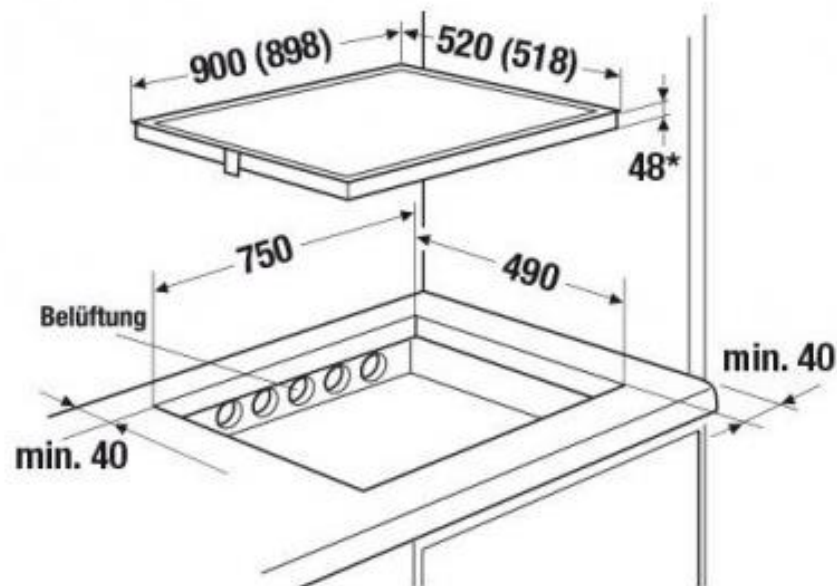

Product info:

- 3 automatic cooking functions
- Frameless
- 11-level power controls
- Glide Control + (power booster setting incl.)
- With white display residual heat indicator
- Minute minder
- With switch-off feature 6 cooking zones with power boosting and bridge function

KI 9810.0 SF (SR)