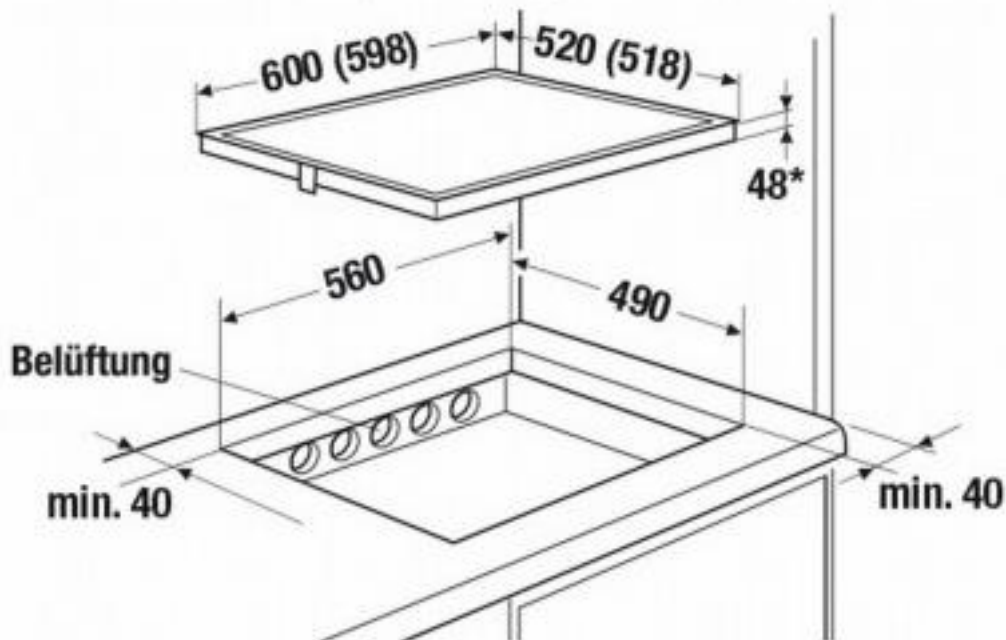

KI 6800.0 SF, (GR, SR) Aufsatz

Flushing of pipe must be done before fittings are installed. Failure to do so voids the warranty.

Follow cleaning instructions and avoid using any harmful chemicals.

All information is for reference only. Installation shall always be based on the specs provided with actual delivered items.

For more info, visit www.kuysen.com