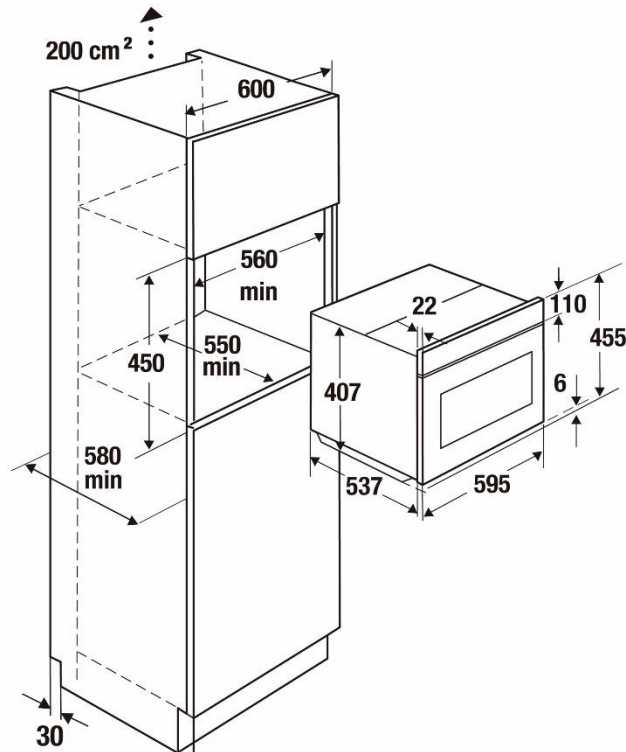

Flushing of pipe must be done before fittings are installed. Failure to do so voids the warranty.

Follow cleaning instructions and avoid using any harmful chemicals.

All information is for reference only. Installation shall always be based on the specs provided with actual delivered items.

For more info, visit www.kuysen.com