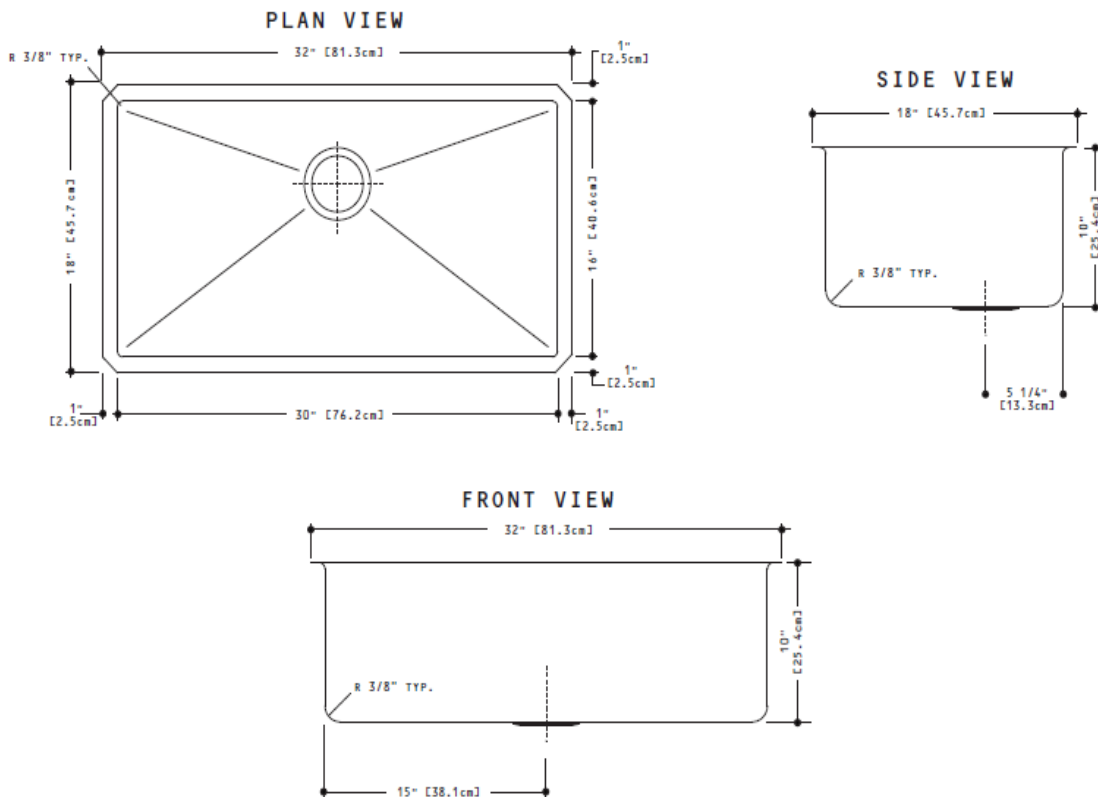

Brand : Kindred, Canada
Name : Undermount Single Bowl Kitchen Sink
Item Code : KCUS33A/10-10 BG
Designer :
Color / Finish : Polished Stainless Steel
Dimensions : Overall (L x W x H in cm)
457 x 812 x 254 mm

Product info:

- Single bowl kitchen sink
- 1 x BGDS30S bottom grid
- With basket strainer waste 3½" & template 10 mm radius sink
- Single bowl size: 406 mm x 762 mm

Flushing of pipe must be done before fittings are installed. Failure to do so voids the warranty.
Follow cleaning instructions and avoid using any harmful chemicals.
All information is for reference only. Installation shall always be based on the specs provided with actual delivered items.
For more info, visit www.kuysen.com