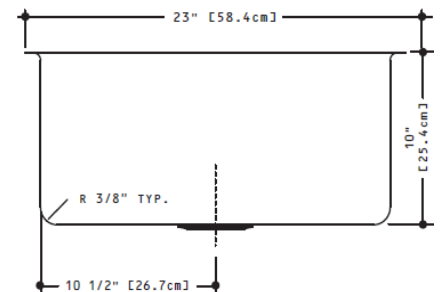

Brand : Kindred, Canada
Name : Lay-On Single Bowl Kitchen Sink
Item Code : KCUS24A/10-10 BG
Designer :
Color / Finish : Polished Stainless Steel
Dimensions : Overall (L x W x H in cm)
457 x 584 x 254mm

Product info:

- Single bowl kitchen sink
- 1 x BGDS30S bottom grid
- 10 mm radius sink
- With strainer 3 1/2 "1
- Single bowl size: 406 mm x 533 mm

PLAN VIEW

SIDE VIEW

FRONT VIEW

Flushing of pipe must be done before fittings are installed. Failure to do so voids the warranty.