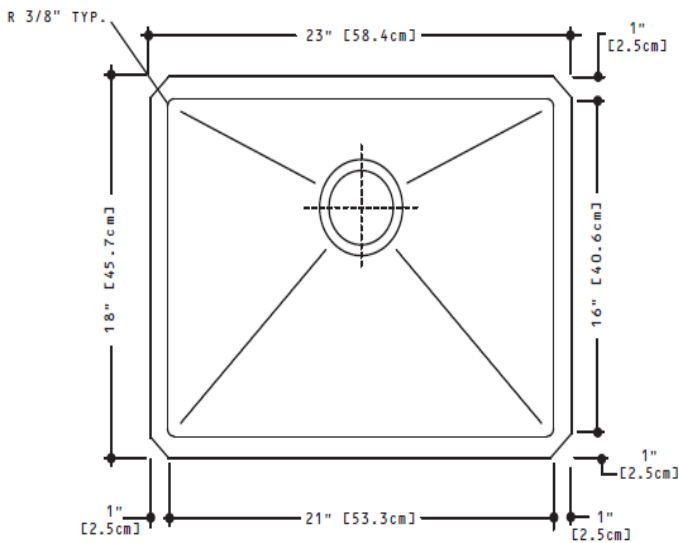

Brand : Kindred, Canada
Name : Lay-On Single Bowl Kitchen Sink
Item Code : KCUS24A/10-10 BG
Designer :
Color / Finish : Polished Stainless Steel
Dimensions : Overall (L x W x H in cm)
457 x 584 x 254mm

Product info:

- Single bowl kitchen sink
- 1 x BGDS30S bottom grid
- 10 mm radius sink
- With strainer 3 1/2 "1
- Single bowl size: 406 mm x 533 mm

PLAN VIEW

SIDE VIEW

FRONT VIEW

Flushing of pipe must be done before fittings are installed. Failure to do so voids the warranty.