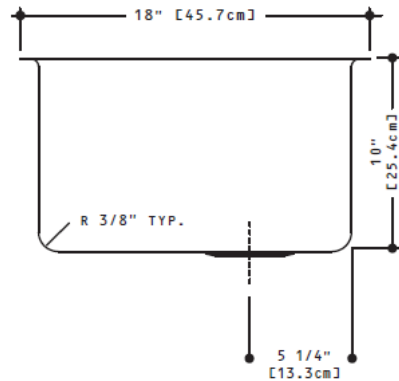

Brand : Kindred, Canada
Name : Lay-On Single Bowl Kitchen Sink
Item Code : KCUS24A/10-10 BG
Designer :
Color / Finish : Polished Stainless Steel
Dimensions : Overall (L x W x H in cm)
457 x 584 x 254mm

Product info:

- Single bowl kitchen sink
- 1 x BGDS30S bottom grid
- 10 mm radius sink
- With strainer 3 1/2 "1
- Single bowl size: 406 mm x 533 mm

PLAN VIEW

SIDE VIEW

FRONT VIEW

Flushing of pipe must be done before fittings are installed. Failure to do so voids the warranty.