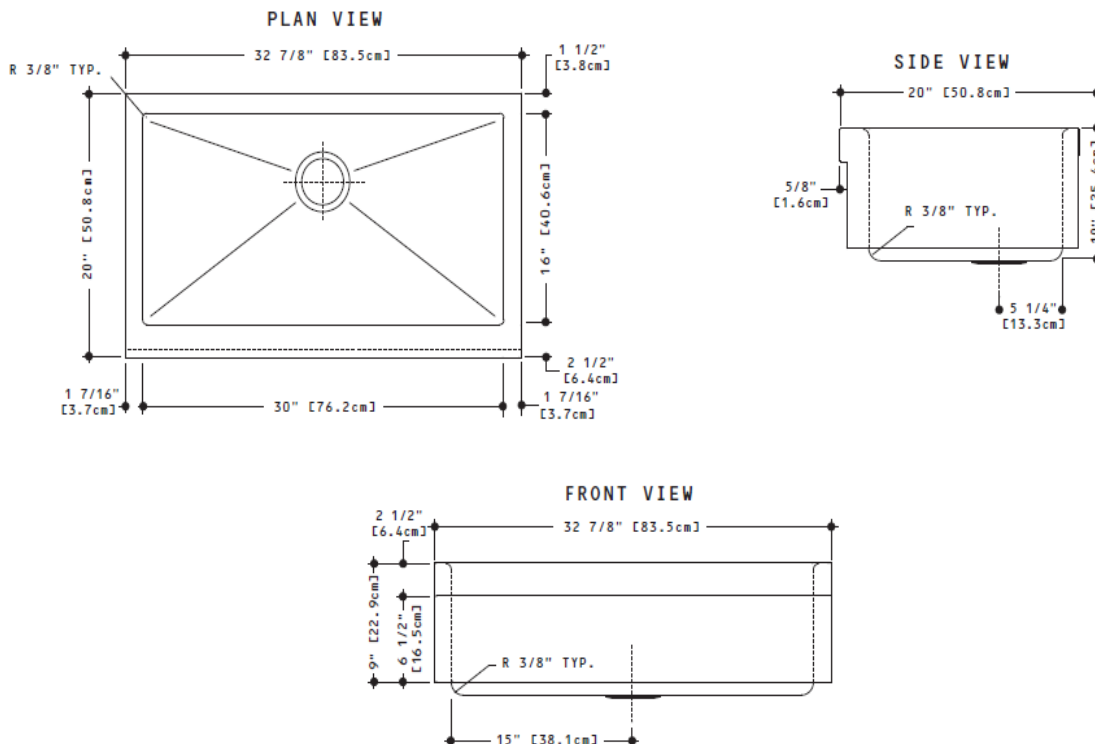

Brand : Kindred, Canada
Name : Farmhouse Single Bowl Kitchen Sink
Item Code : KCFS33A/10-10 BG
Designer :
Color / Finish : Polished Stainless Steel
Dimensions : Overall (L x W x H in cm)
508 x 835 x 254 mm

Product info:

- Single bowl kitchen sink
- 1 x BGDS30S bottom grid
- 10 mm radius sink
- With strainer 3 1/2 "1
- With Linear front aprons
- Single bowl size: 406 mm L x 762mm W

Add-ons:

- Single Bottle trap 1B