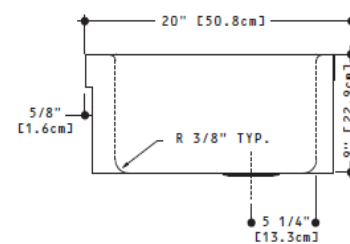

Brand : Kindred, Canada
Name : Farmhouse Double Bowl Kitchen Sink
Item Code : KCFD36A/9-10 BG
Designer :
Color / Finish : Polished Stainless Steel
Dimensions : Overall (L x W x H in cm)
508 x 911 x 229 mm

Product info:

- Double bowl kitchen sink
- With 2 x BGD16S bottom grids
- 10 mm radius sinks
- Waste strainer 3½" x2
- With Linear front aprons
- Single bowl size 406mm L x 406mm W

PLAN VIEW

SIDE VIEW

FRONT VIEW