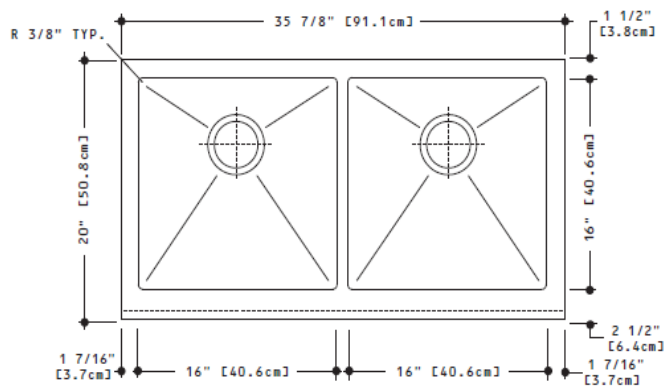

Brand : Kindred, Canada
Name : Farmhouse Double Bowl Kitchen Sink
Item Code : KCFD36A/9-10 BG
Designer :
Color / Finish : Polished Stainless Steel
Dimensions : Overall (L x W x H in cm)
508 x 911 x 229 mm

Product info:

- Double bowl kitchen sink
- With 2 x BGD16S bottom grids
- 10 mm radius sinks
- Waste strainer 3½" x2
- With Linear front aprons
- Single bowl size 406mm L x 406mm W

PLAN VIEW

SIDE VIEW

FRONT VIEW