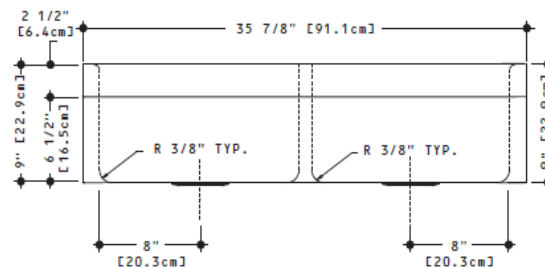

Brand : Kindred, Canada
Name : Farmhouse Double Bowl Kitchen Sink
Item Code : KCFD36A/9-10 BG
Designer :
Color / Finish : Polished Stainless Steel
Dimensions : Overall (L x W x H in cm)
508 x 911 x 229 mm

Product info:

- Double bowl kitchen sink
- With 2 x BGD16S bottom grids
- 10 mm radius sinks
- Waste strainer 3½" x2
- With Linear front aprons
- Single bowl size 406mm L x 406mm W

PLAN VIEW

SIDE VIEW

FRONT VIEW