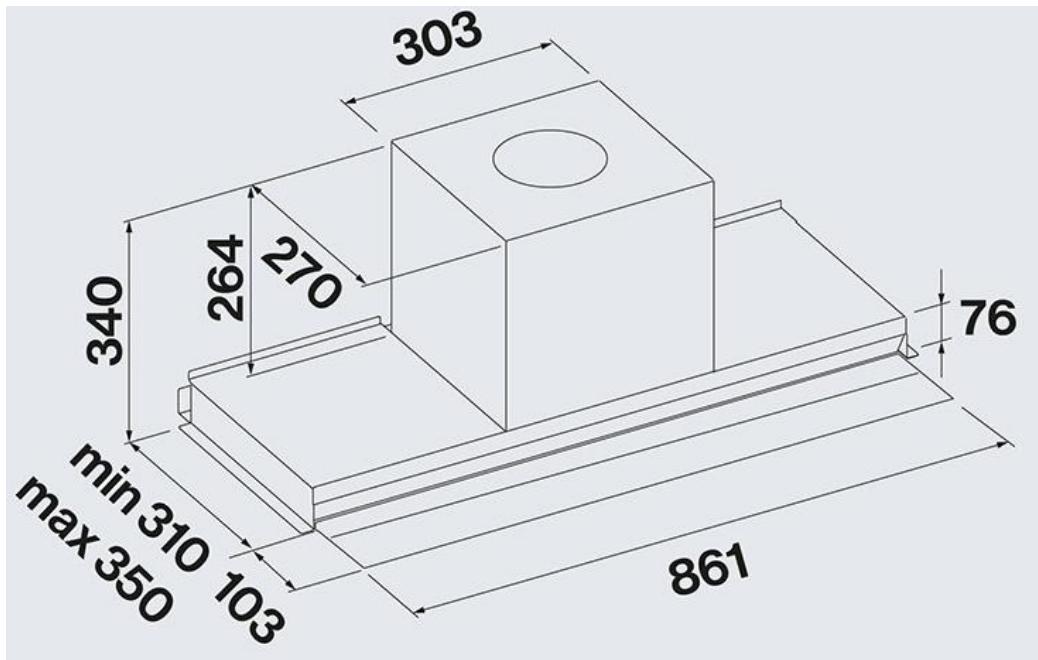

falmec

Brand : Falmec, Italy
Name : Virgola No-drop Touch built in hood 90cm
Item Code : 8034122365510
Color/Finish : Stainless steel
Dimensions: 861 x 350 x 340 mm

Product info:

- Built-in
- Extracting / Filtering
- 60 cm / 90 cm
- Touch control + 24 h function
- Slide out glass panel
- Liquid collector
- No-Drop patented anti-condensation system
- 3 Speeds + boost
- 800 m³/h

Add-ons:

- KACL.106 glass shelf 60cm (optional)
- KACL.107 glass shelf 90cm (optional)
- KCVJN.01#3 chimney h120cm inox (optional)
- KCVJN.00#3 telescopic chimney h185+185 inox (optional)
- KACL.1039 carbon filter Zeo Microtech (required if filtered)