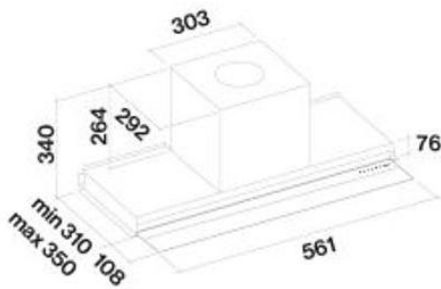

# falmec

Brand : Falmec, Italy  
Name : Virgola No-drop Touch built in hood  
60cm black  
Item Code : 8034122365480  
Color/Finish : Black painted steel finish  
Dimensions: 561 x 310 x 340 mm

#### Product info:

- Built-in
- Extracting / Filtering
- 60 cm / 90 cm
- Touch control + 24 h function
- Slide out glass panel
- Liquid collector
- No-Drop patented anti-condensation system
- 3 Speeds + boost
- 800 m<sup>3</sup>/h