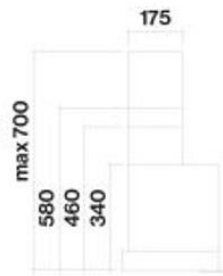

# falmec

Brand : Falmec, Italy  
Name : Virgola No-drop Touch built in hood  
60cm black  
Item Code : 8034122365480  
Color/Finish : Black painted steel finish  
Dimensions: 561 x 310 x 340 mm

#### Product info:

- Built-in
- Extracting / Filtering
- 60 cm / 90 cm
- Touch control + 24 h function
- Slide out glass panel
- Liquid collector
- No-Drop patented anti-condensation system
- 3 Speeds + boost
- 800 m<sup>3</sup>/h