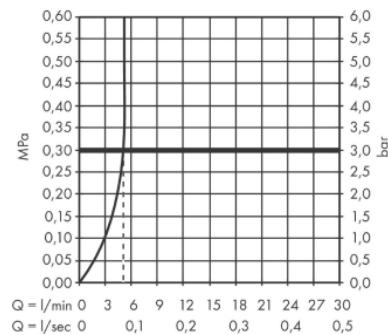

Flushing of pipe must be done before fittings are installed. Failure to do so voids the warranty.

Follow cleaning instructions and avoid using any harmful chemicals.

All information is for reference only. Installation shall always be based on the specs provided with actual delivered items.

For more info, visit www.kuysen.com