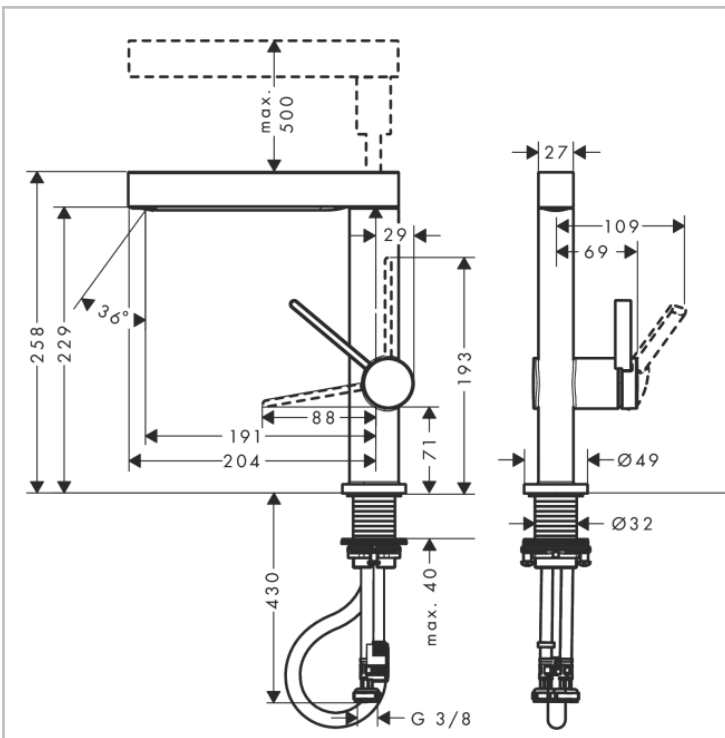

Brand : Hansgrohe, Germany  
 Name : Finoris Basin mixer 230 with 2jet pull out spray and push open waste set  
 Item Code : 76063.670  
 Designer:  
 Color/Finish : Matt Black  
 Dimensions: Projection: 191 mm  
 Spout height: 229 mm

#### Product info:

- Consists of single lever basin mixer, waste set
- Comfort Zone 230
- Spray type: laminar spray, Powder Rain
- spray returns through pressing spray diverter and spray returns automatically through handle closing
- extension length: 50 cm
- spray disc surface: graphite
- maximum flow rate at 3 bar: 5 l/min
- ceramic cartridge
- temperature limitation adjustable
- push-open waste set G 1¼
- connection type: G ¾ connections
- connection dimension: DN15
- non-return valve