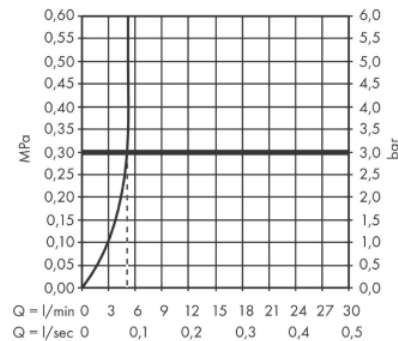

Flushing of pipe must be done before fittings are installed. Failure to do so voids the warranty.

Follow cleaning instructions and avoid using any harmful chemicals.

All information is for reference only. Installation shall always be based on the specs provided with actual delivered items.

For more info, visit www.kuysen.com