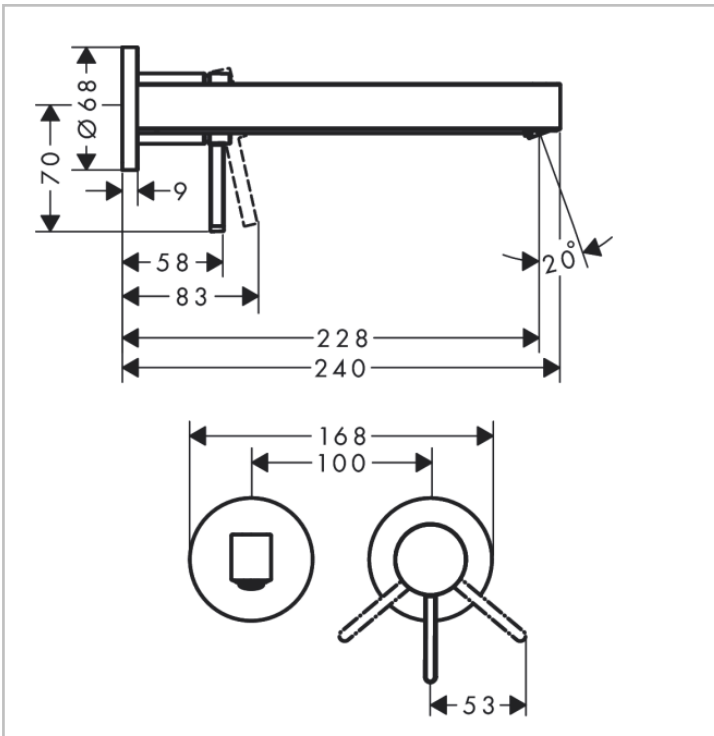

Brand : Hansgrohe, Germany  
 Name : Finoris Wall mixer finish set with plate  
 Item Code : 76050.670  
 Designer:  
 Color/Finish : Matt Black  
 Dimensions: projection: 228 mm  
 Length: 168 mm

#### Product info:

- consists of waste set, single lever basin mixer for concealed installation wall-mounted
- spray type: laminar spray
- maximum flow rate at 3 bar: 5 l/min
- ceramic cartridge
- suitable for continuous flow water heaters
- non-closing waste set
- material waste set: metal
- connection type: basic set
- connection dimension: DN15
- handle can be positioned on the right or left, depending on the basic set installation