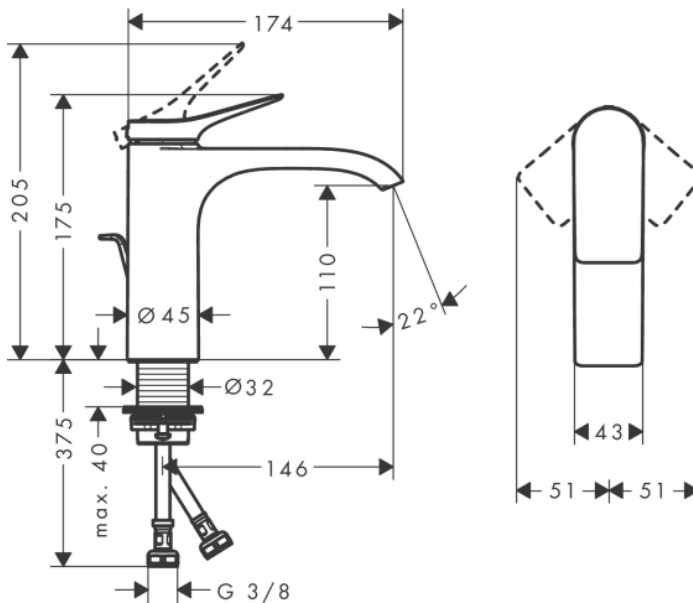

Brand : Hansgrohe, Germany  
 Name : Vivenis Basin mixer 110 with pop up waste set  
 Item Code : 75020.007  
 Designer:  
 Color/Finish : Chrome  
 Dimensions: Projection: 146 mm  
 Spout height: 110 mm

#### Product info:

- consists of single lever basin mixer, waste set
- Comfort Zone 110
- spray type: Waterfall Stream
- maximum flow rate at 3 bar: 5 l/min
- ceramic cartridge
- Temperature limitation adjustable
- suitable for continuous flow water heaters
- pop-up waste set G 1¼"
- material waste set met
- connection type: G ¾ connections
- connection dimension: DN15