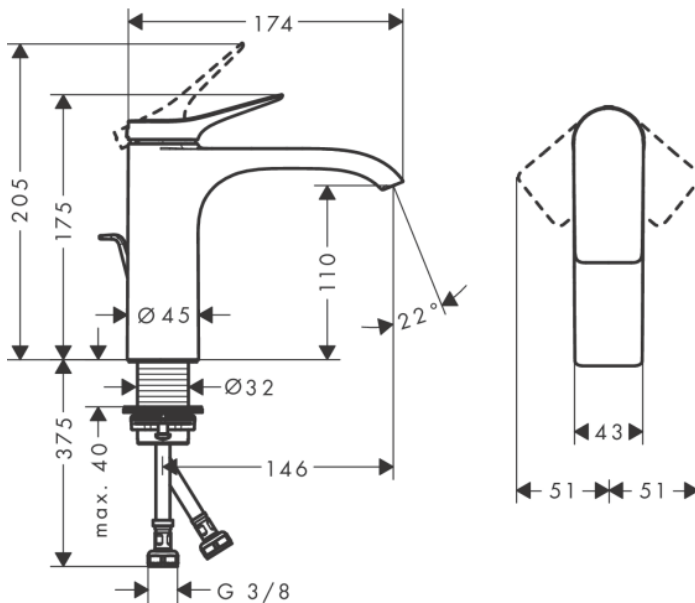

Brand : Hansgrohe, Germany
 Name : Vivenis Basin mixer 110 with pop up waste set
 Item Code : 75020.000
 Designer:
 Color/Finish : Chrome
 Dimensions: Projection: 146 mm
 Spout height: 110 mm

Product info:

- consists of single lever basin mixer, waste set
- Comfort Zone 110
- spray type: Waterfall Stream
- maximum flow rate at 3 bar: 5 l/min
- ceramic cartridge
- Temperature limitation adjustable
- suitable for continuous flow water heaters
- pop-up waste set G 1¼"
- material waste set met
- connection type: G ¾ connections
- connection dimension: DN15