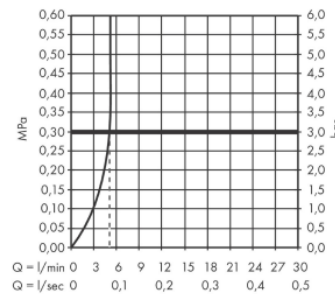

Flushing of pipe must be done before fittings are installed. Failure to do so voids the warranty.

Follow cleaning instructions and avoid using any harmful chemicals.

All information is for reference only. Installation shall always be based on the specs provided with actual delivered items.

For more info, visit www.kuysen.com