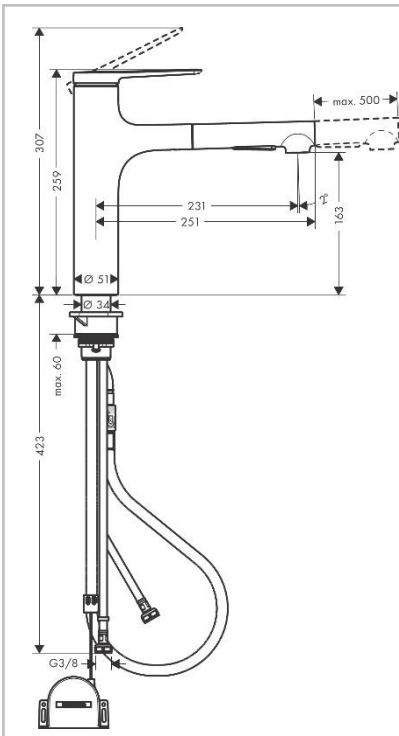

Brand : Hansgrohe, Germany
 Name : M33 sink mixer 160 with pull-out spray 2 jet and sBox lite
 Item Code : 74804.800
 Color/Finish : Stainless Steel
 Dimensions : (Please see data drawing below for dimensions)

Product info:

- Comfort Zone 160
- swivel range 150°
- laminar spray, shower spray
- lockable shower spray, spray returns through pressing spray diverter and spray returns automatically through handle closing
- MagFit magnetic shower support
- quick connect hose
- connection dimension: DN15
- maximum flow rate at 3 bar: 8,2 l/min
- ceramic cartridge
- connection type: G 3/8 connections
- temperature limitation adjustable
- integrated non-return valve
- suitable for continuous flow water heaters
- sBox lite for a smooth, flexible and safe hose