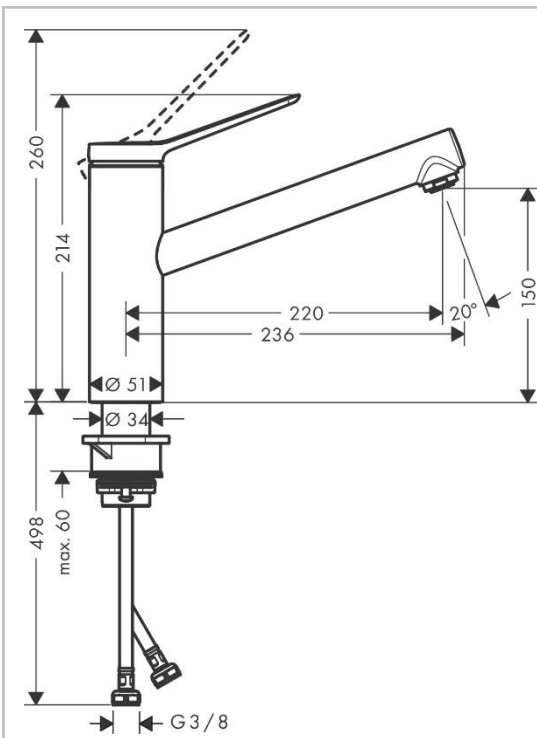

Brand : Hansgrohe, Germany  
 Name : Zesis M33 Sink Mixer 150 1-jet  
 Item Code : 74802.800  
 Designer:  
 Color/Finish : Stainless Steel  
 Dimensions: (Please see data drawing below for dimensions)

#### Product info:

- ComfortZone 150
- Swivel range adjustable in 3 steps 60°, 110° or 360°
- Normal Spray
- Connection dimension: DN15
- Maximum flow rate at 3 bar: 11,6 l/min
- ceramic cartridge
- Connection type: G 3/8 connections
- Temperature limitation adjustable
- Suitable for continuous flow water heaters