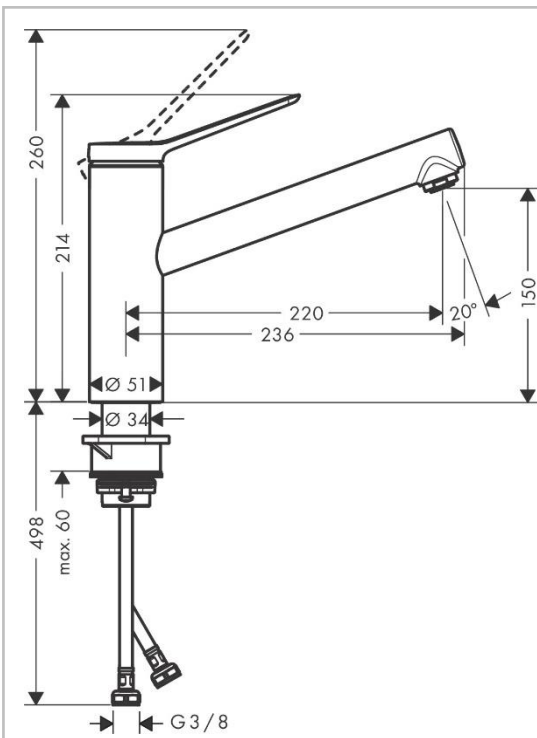

Brand : Hansgrohe, Germany  
 Name : Zesis M33 Sink Mixer 150 1-jet  
 Item Code : 74802.670  
 Designer:  
 Color/Finish : Matt Black  
 Dimensions: (Please see data drawing below for dimensions)

#### Product info:

- consists of single lever basin mixer, waste set
- ComfortZone 150
- Swivel range adjustable in 3 steps 60°, 110° or 360°
- Normal Spray
- Connection dimension: DN15
- Maximum flow rate at 3 bar: 11,6 l/min
- ceramic cartridge
- Connection type: G 3/8 connections
- Temperature limitation adjustable
- Suitable for continuous flow water heaters