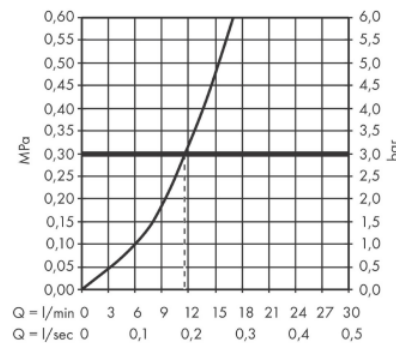

Flowchart

Follow cleaning instructions and avoid using any harmful chemicals.

All information is for reference only. Installation shall always be based on the specs provided with actual delivered items.

For more info, visit www.kuysen.com