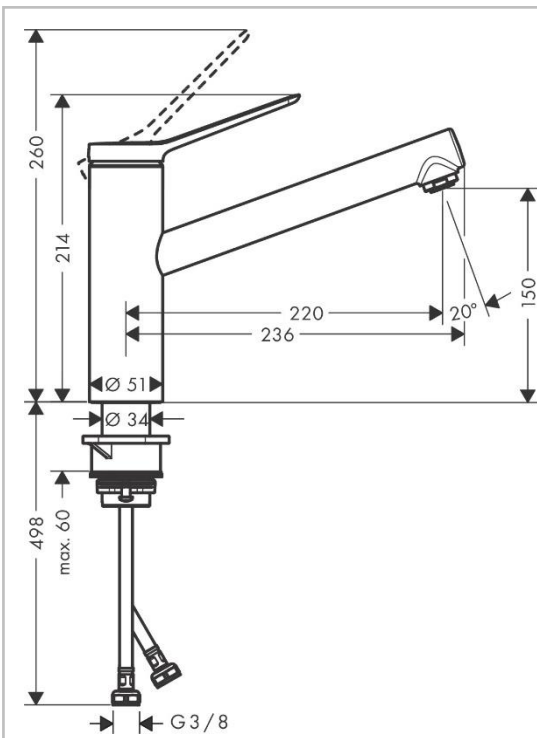

Brand : Hansgrohe, Germany  
 Name : Zesis M33 Sink Mixer 150 1-jet  
 Item Code : 74802.000  
 Designer:  
 Color/Finish : Chrome  
 Dimensions: (Please see data drawing below for dimensions)

#### Product info:

- consists of single lever basin mixer, waste set
- ComfortZone 150
- Swivel range adjustable in 3 steps 60°, 110° or 360°
- Normal Spray
- Connection dimension: DN15
- Maximum flow rate at 3 bar: 11,6 l/min
- ceramic cartridge
- Connection type: G 3/8 connections
- Temperature limitation adjustable
- Suitable for continuous flow water heaters