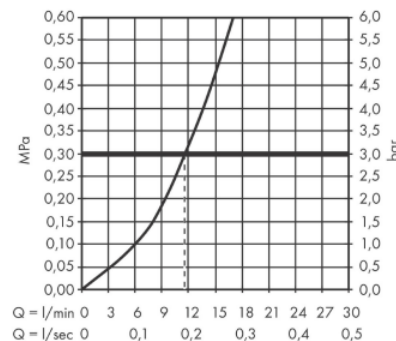

Flowchart

Follow cleaning instructions and avoid using any harmful chemicals.

All information is for reference only. Installation shall always be based on the specs provided with actual delivered items.

For more info, visit www.kuysen.com